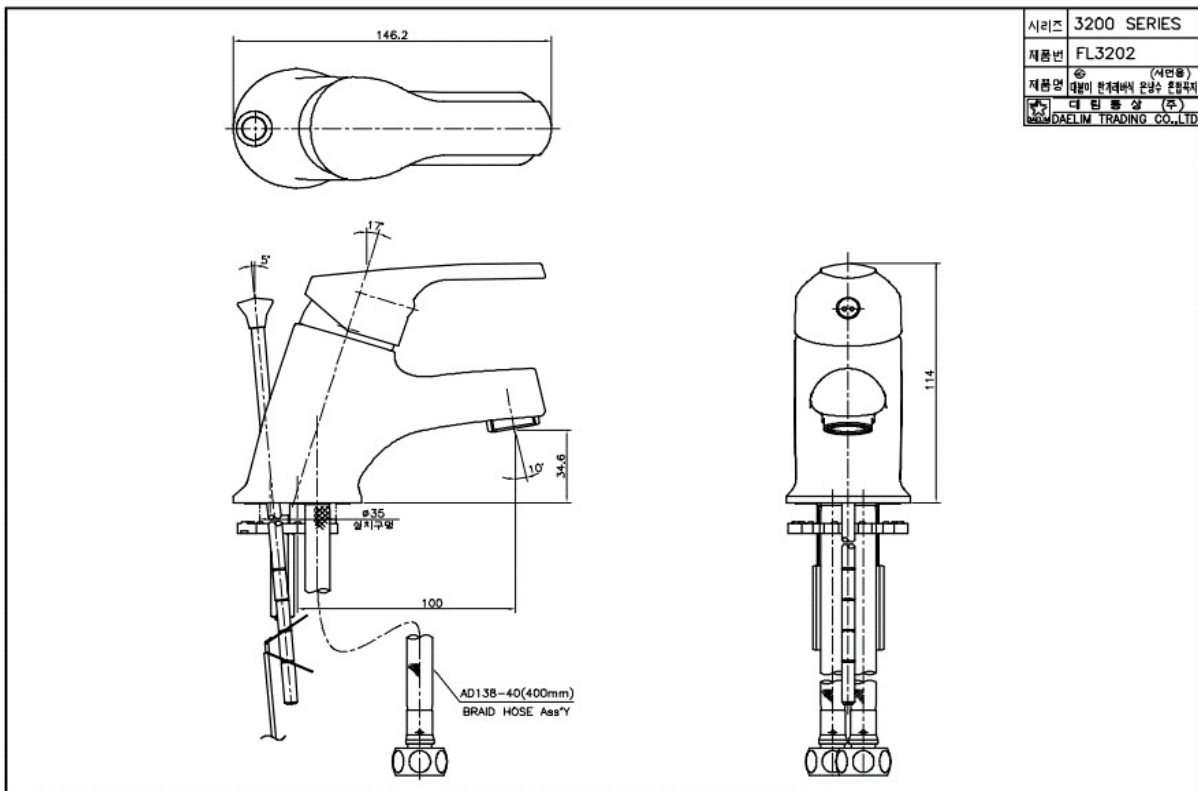

FL 3202C Lavatory Faucet

Dischargeing Volume : 2L

Material : Brass, Chrome coating

Technical Drawing

Some specs and products may not be available in your area.
You check with your nearest reseller for the newly updated prices.
Please visit at www.daelim.id for your more information