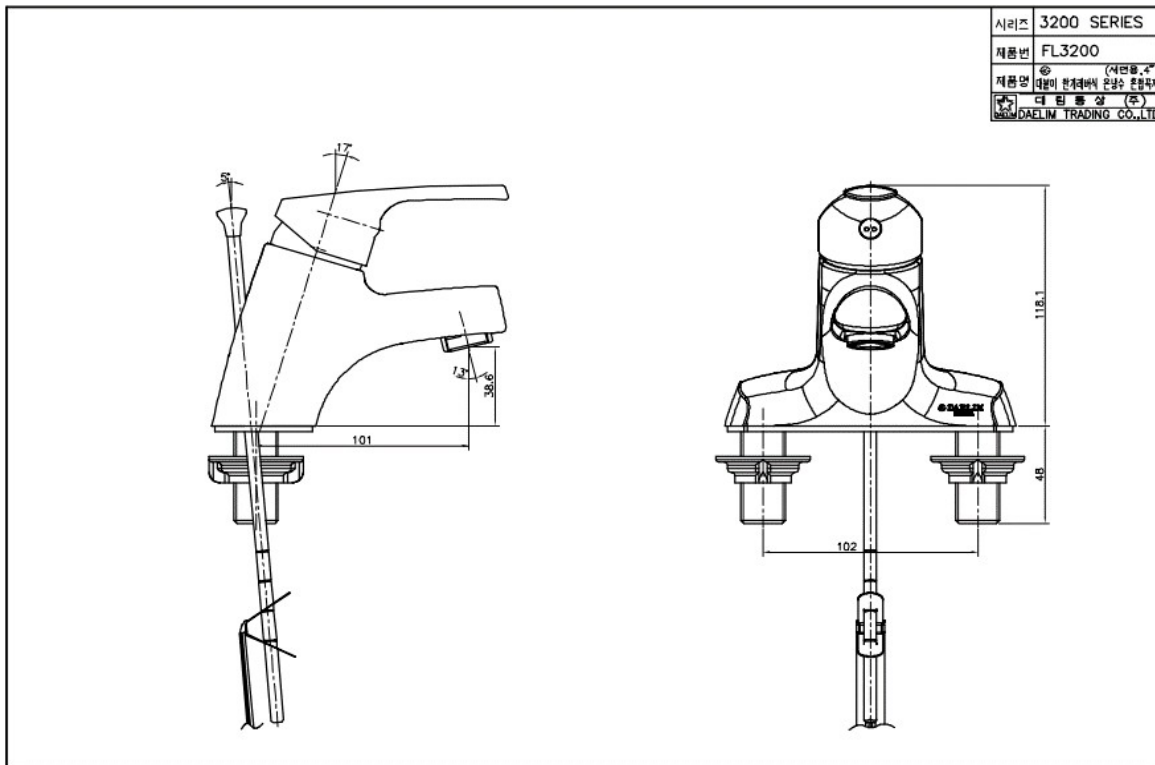

Technical Drawing

Some specs and products may not be available in your area.
You check with your nearest reseller for the newly updated prices.
Please visit at www.daelim.id for your more information