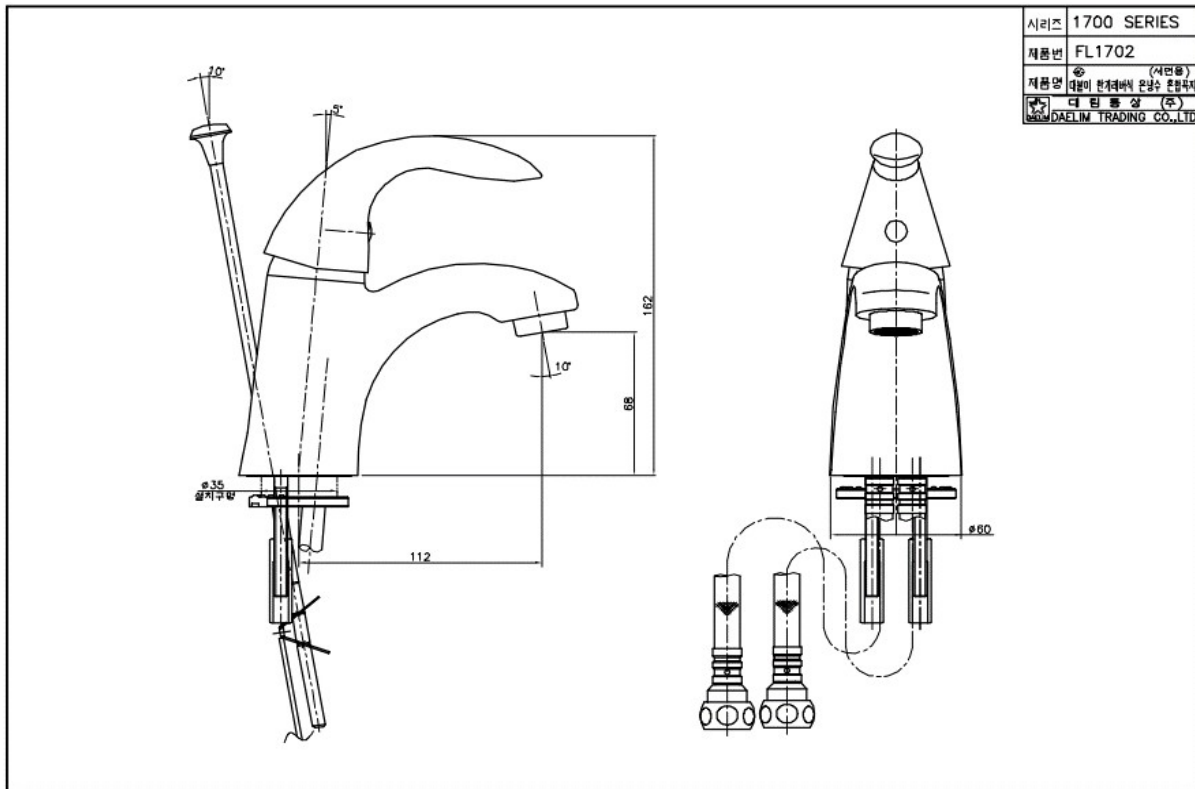

Technical Drawing

Some specs and products may not be available in your area.
You check with your nearest reseller for the newly updated prices.
Please visit at www.daelim.id for your more information