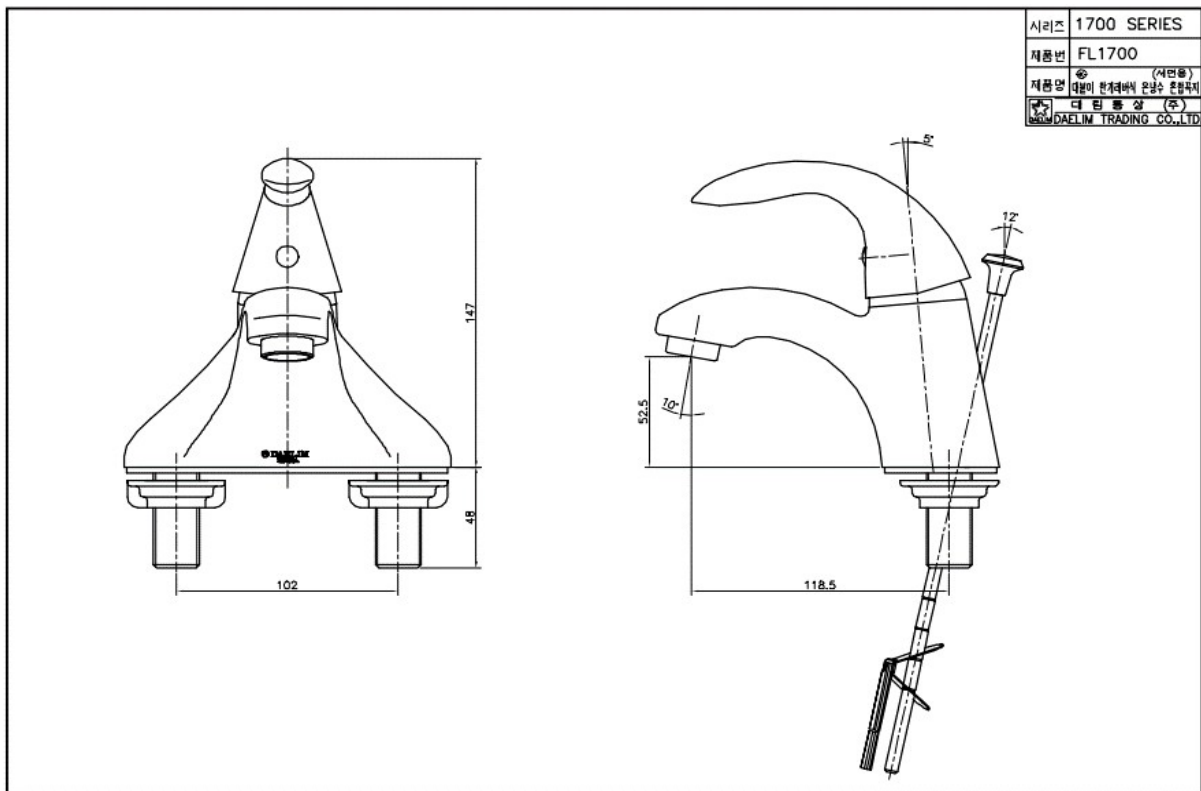

FL 1700C Lavatory Faucet

Dischargeing Volume : 2L

Material : Brass, Chrome coating

Technical Drawing

Some specs and products may not be available in your area.
You check with your nearest reseller for the newly updated prices.
Please visit at www.daelim.id for your more information