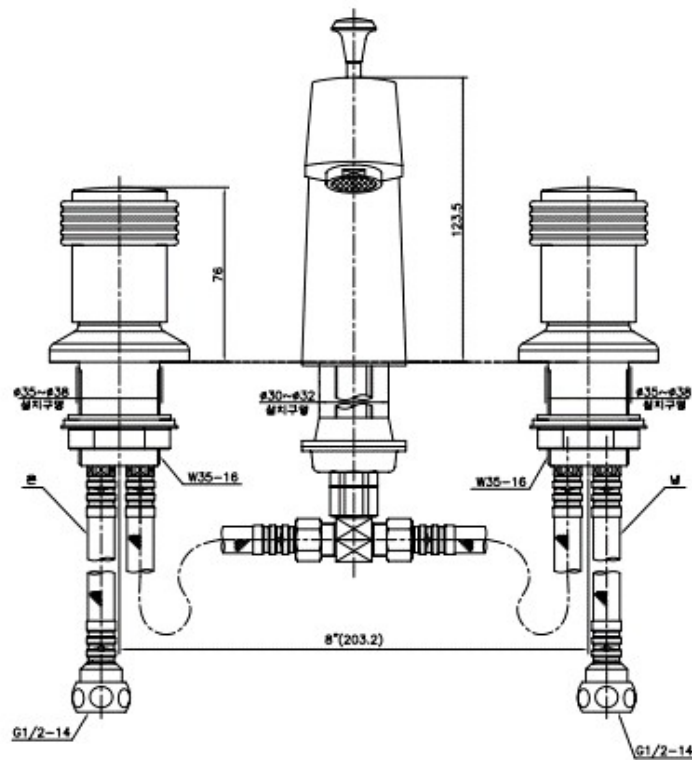

FL 1500-7C 8" Lavatory Faucet

Discharging Volume : 2L

Material : Brass, Chrome Coating

Technical Drawing

NOTE

Some specs and products may not be available in your area.
You check with your nearest reseller for the newly updated prices.
Please visit at www.daelim.id for your more information