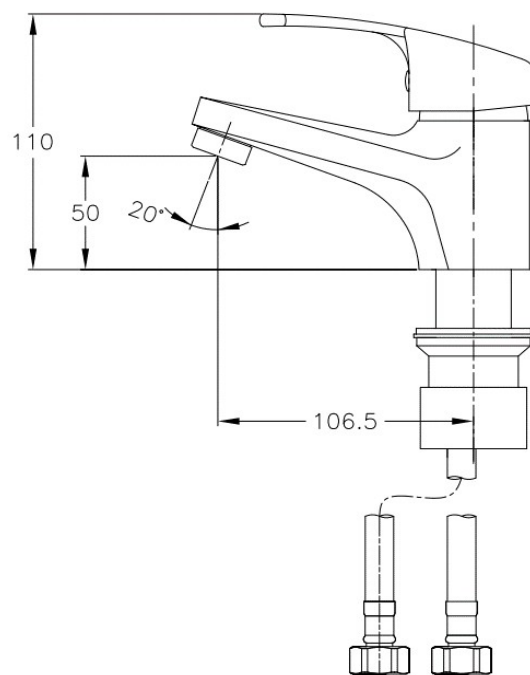

FL 104CIR Lavatory Faucet

Material : Brass, Chrome Coating

**Technical Drawing**

Some specs and products may not be available in your area.
You check with your nearest reseller for the newly updated prices.
Please visit at www.daelim.id for your more information