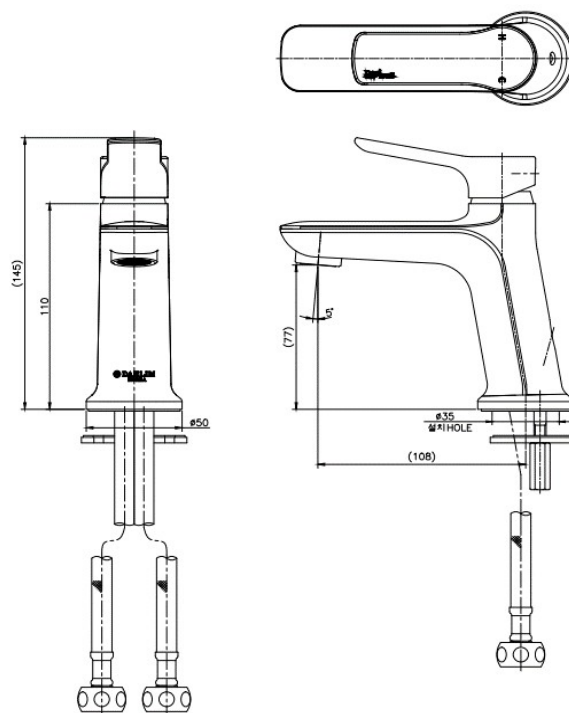

Technical Drawing

Some specs and products may not be available in your area.
You check with your nearest reseller for the newly updated prices.
Please visit at www.daelim.id for your more information