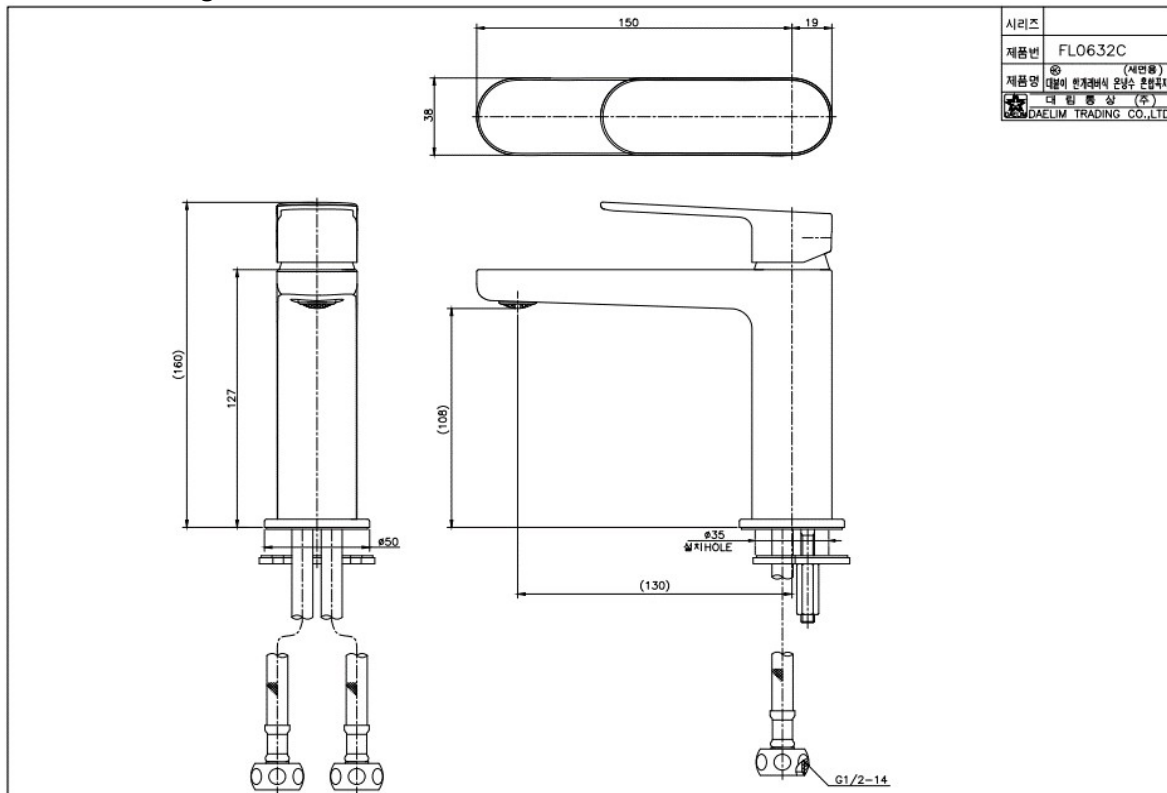

FL 0632C Lavatory Faucet

Dischargeing Volume : 2L

Material : Brass, Chrome coating

Technical Drawing

Some specs and products may not be available in your area.
You check with your nearest reseller for the newly updated prices.
Please visit at www.daelim.id for your more information