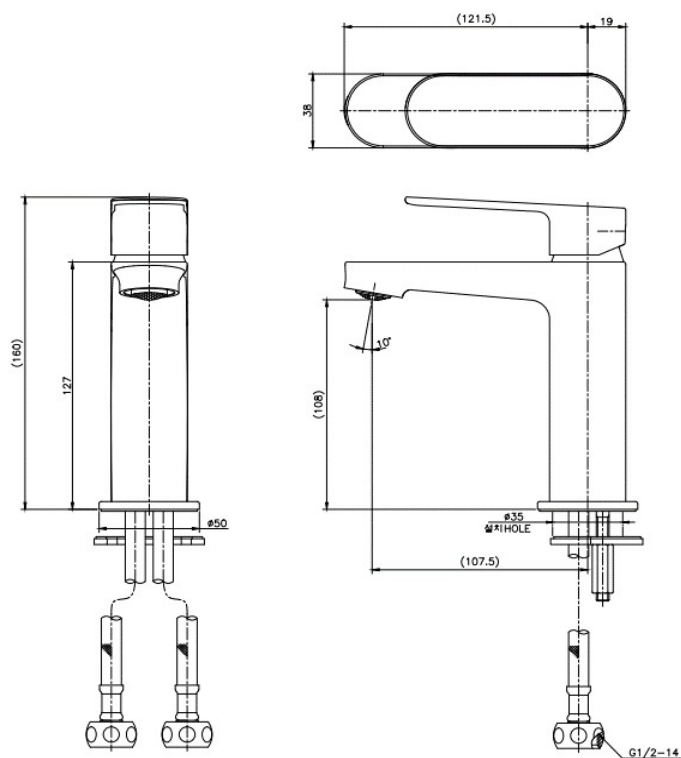

FL 0622 Lavatory Faucet

Material : Brass, Chrome Coating

Technical Drawing

Some specs and products may not be available in your area.
You check with your nearest reseller for the newly updated prices.
Please visit at www.daelim.id for your more information