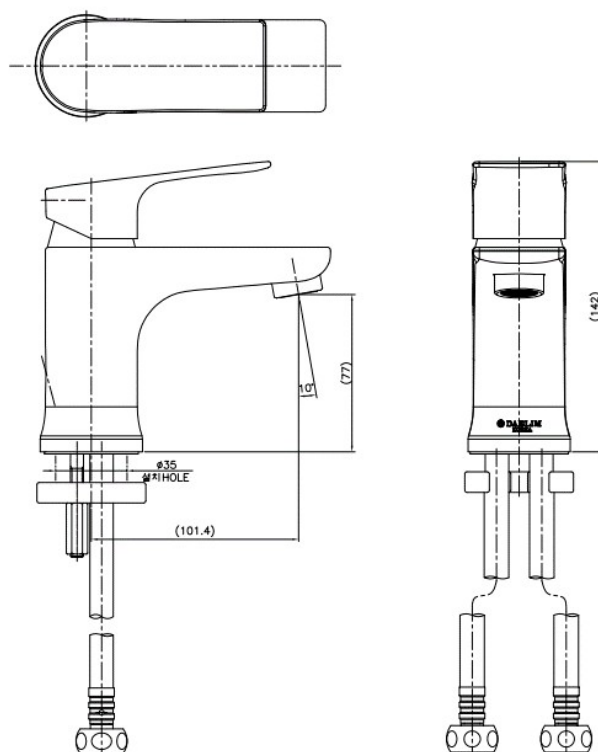

FL 0612C Lavatory Faucet

Discharging Volume : 2L

Material : Brass, Chrome Coating

Technical Drawing

Some specs and products may not be available in your area.
You check with your nearest reseller for the newly updated prices.
Please visit at www.daelim.id for your more information