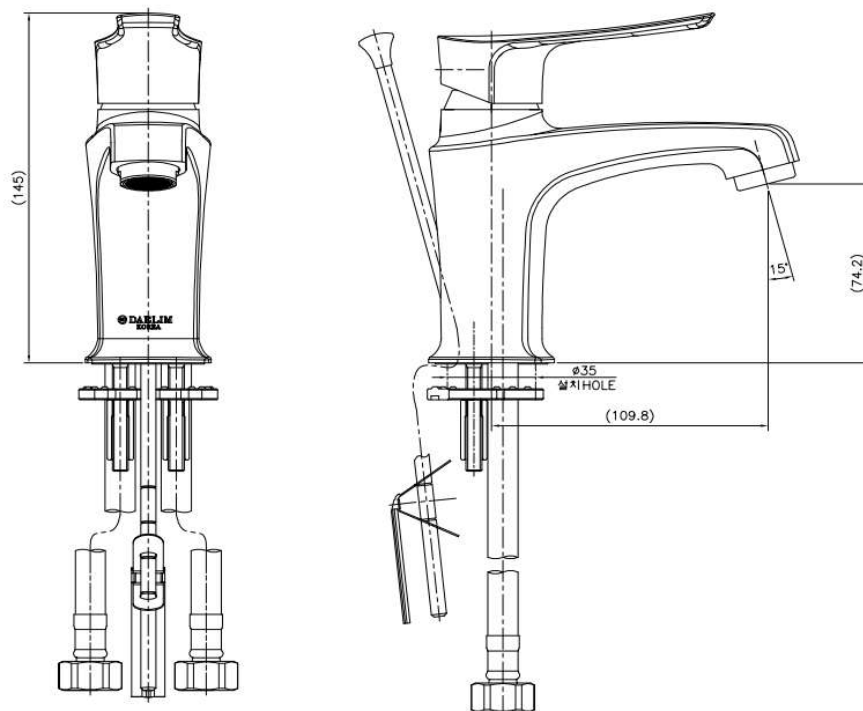

FL 0602C Lavatory Faucet

Discharging Volume : 2L

Material : Brass, Chrome Coating

Technical Drawing

Some specs and products may not be available in your area.
You check with your nearest reseller for the newly updated prices.
Please visit at www.daelim.id for your more information