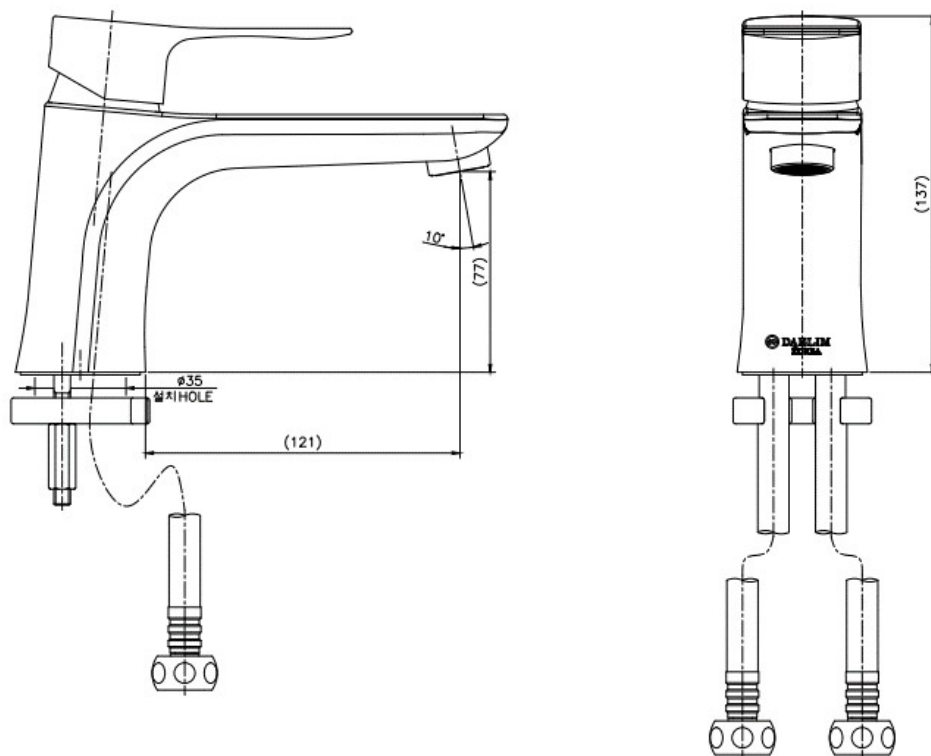

Technical Drawing

Some specs and products may not be available in your area.
You check with your nearest reseller for the newly updated prices.
Please visit at www.daelim.id for your more information