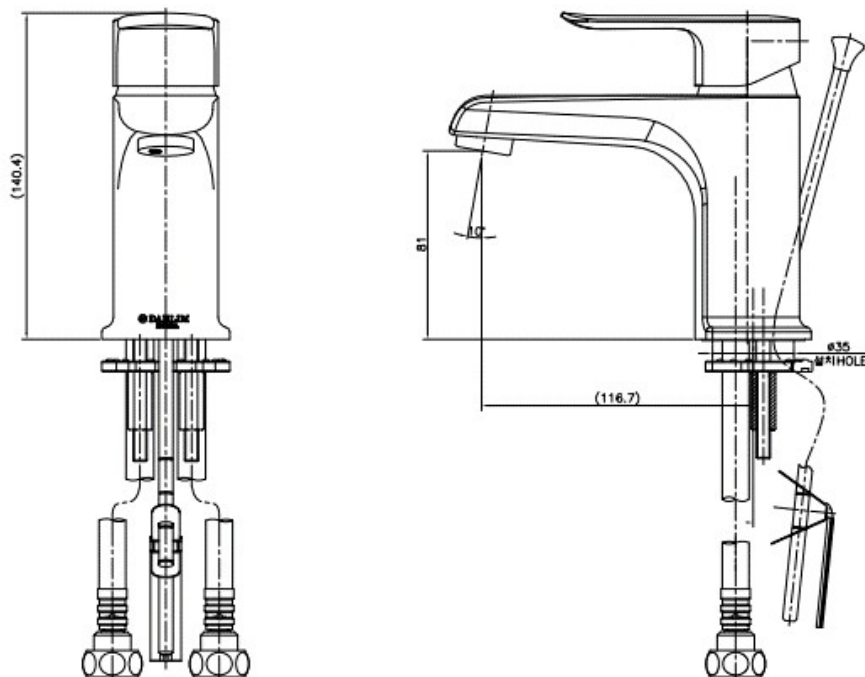

Technical Drawing

Some specs and products may not be available in your area.
You check with your nearest reseller for the newly updated prices.
Please visit at www.daelim.id for your more information