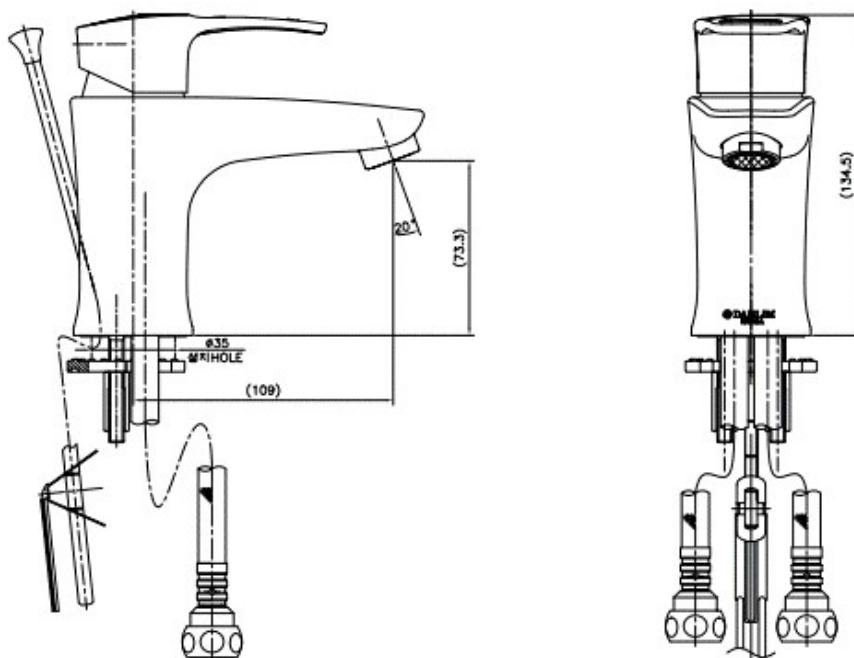

Technical Drawing

Some specs and products may not be available in your area.
You check with your nearest reseller for the newly updated prices.
Please visit at www.daelim.id for your more information