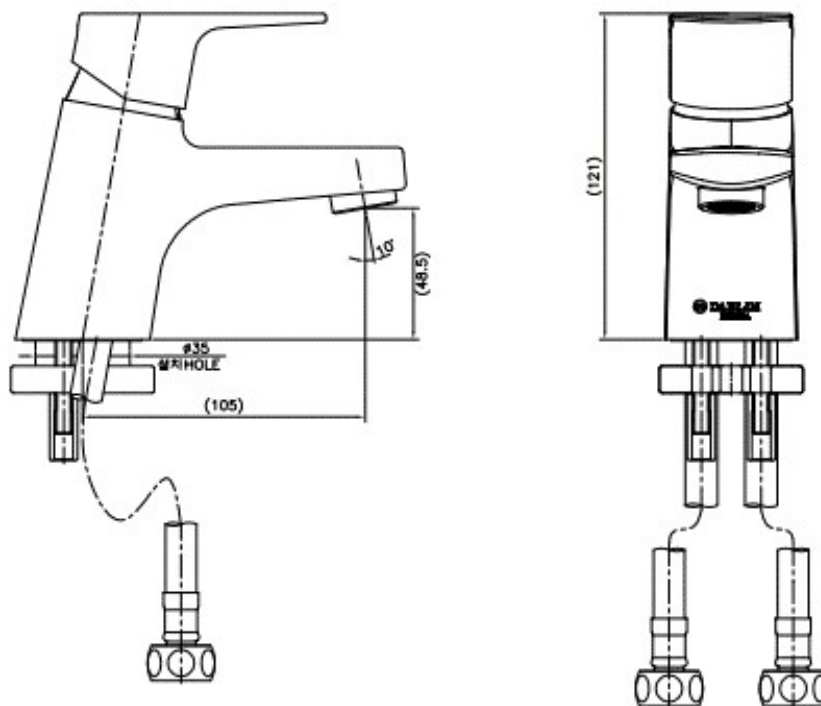

## FL 0402C Lavatory Faucet

Discharging Volume : 2L

Material : Brass, Chrome Coating

### Technical Drawing

Some specs and products may not be available in your area.  
You check with your nearest reseller for the newly updated prices.  
Please visit at [www.daelim.id](http://www.daelim.id) for your more information