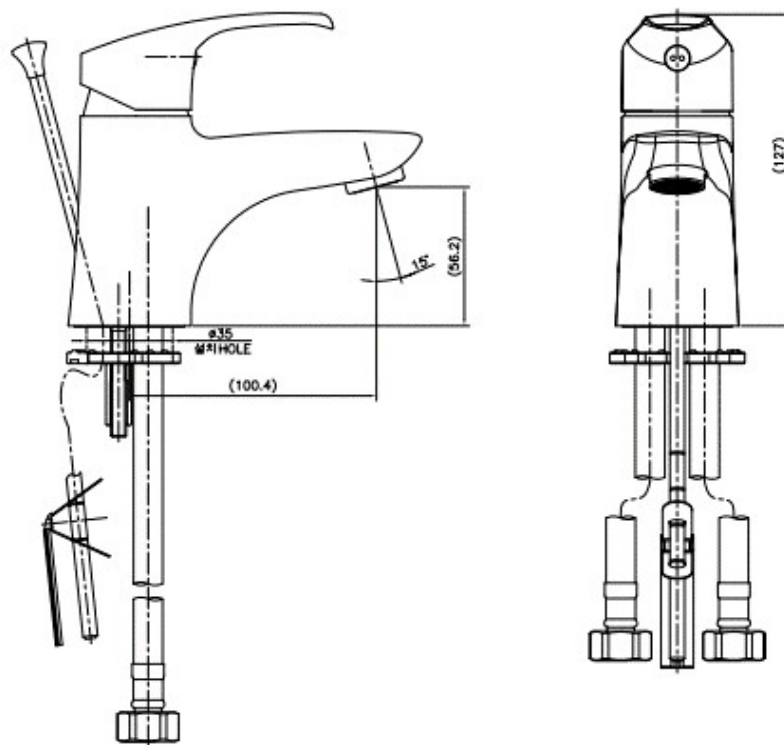

FL 0312C Lavatory Faucet

DOBIDOS
KOREA

Discharging Volume : 2L

Material : Brass, Chrome Coating

Technical Drawing

Some specs and products may not be available in your area.
You check with your nearest reseller for the newly updated prices.
Please visit at www.daelim.id for your more information