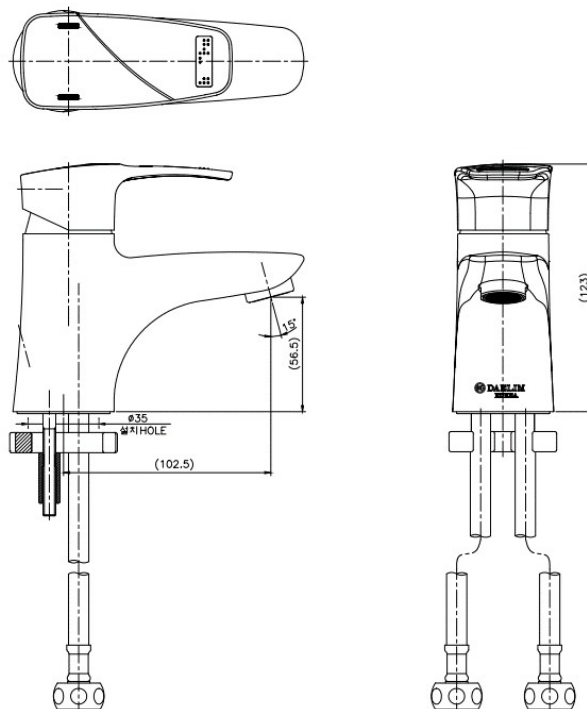

FL 0202J Lavatory & Shower Faucet

Discharging Volume : 2L

Material : Brass, Chrome Coating

Technical Drawing

Some specs and products may not be available in your area.
You check with your nearest reseller for the newly updated prices.
Please visit at www.daelim.id for your more information