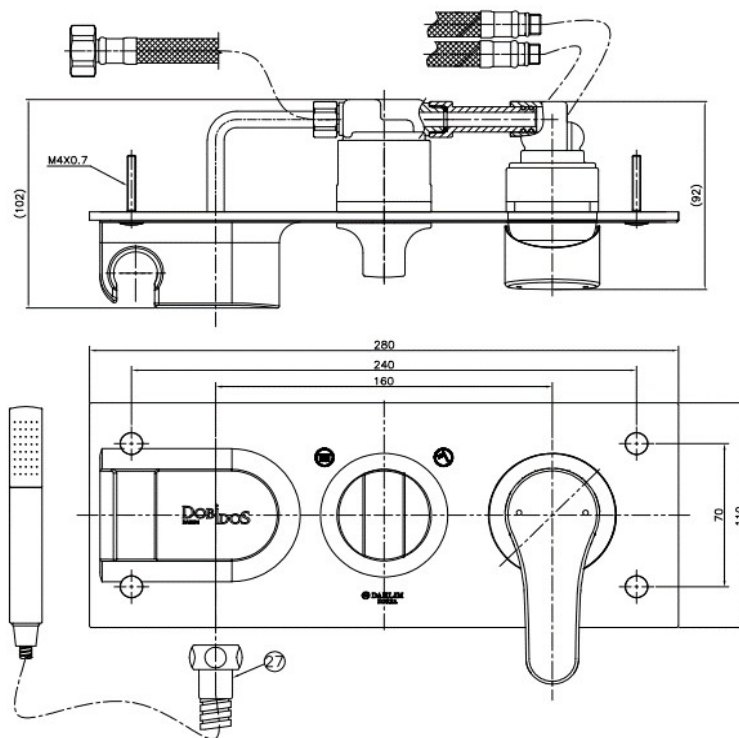

FB5620C Concealed Shower

Material : Brass, Chrome Coating

Technical Drawing

Some specs and products may not be available in your area.
You check with your nearest reseller for the newly updated prices.
Please visit at www.daelim.id for your more information