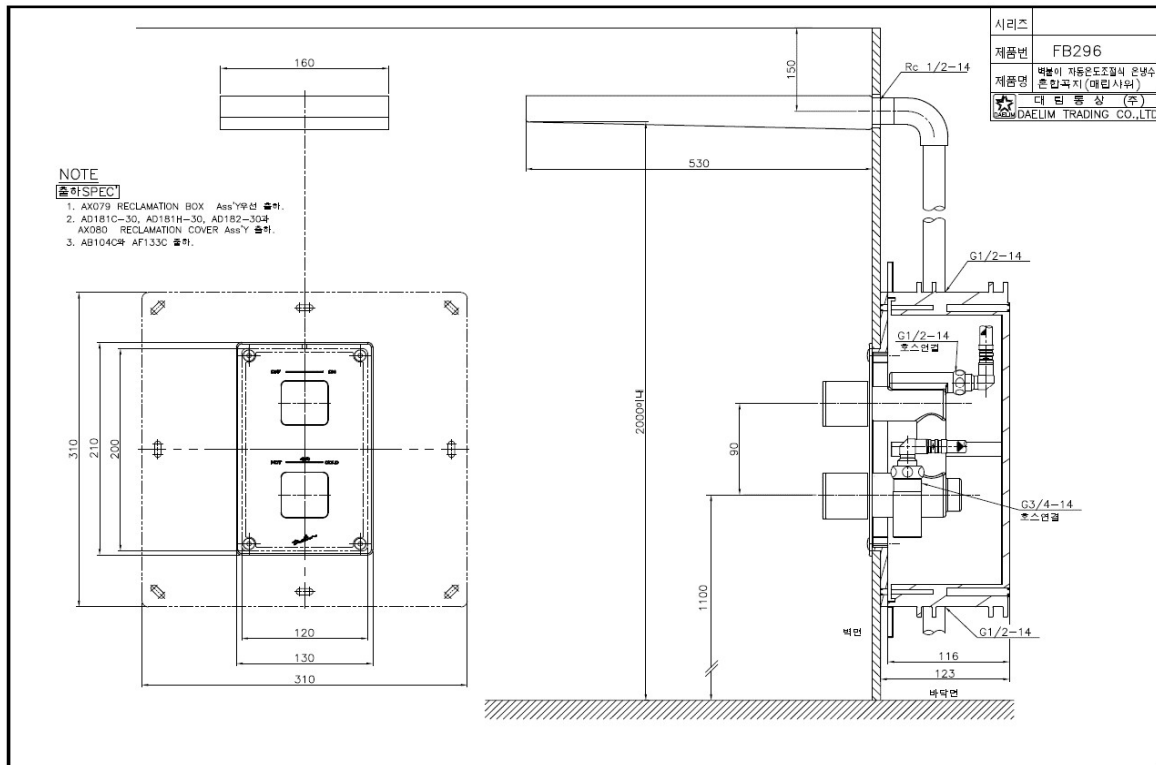

FB296C Concealed Shower

Material : Brass, Chrome Coating

Technical Drawing

Some specs and products may not be available in your area.
 You check with your nearest reseller for the newly updated prices.
 Please visit at www.daelim.id for your more information