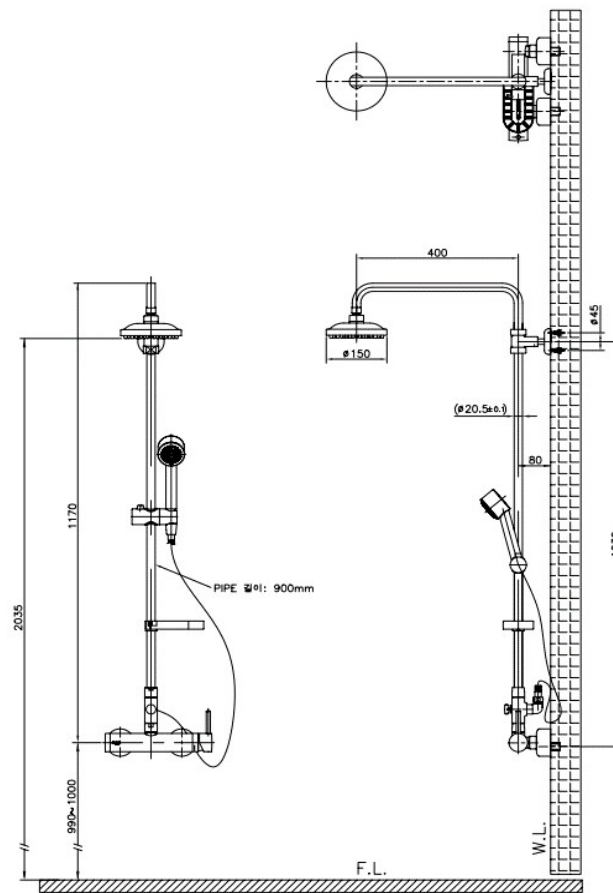

FB211NRC Rain Shower Faucet With Shelf

Material : Brass, Chrome Coating

Technical Drawing

Some specs and products may not be available in your area.
You check with your nearest reseller for the newly updated prices.
Please visit at www.daelim.id for your more information