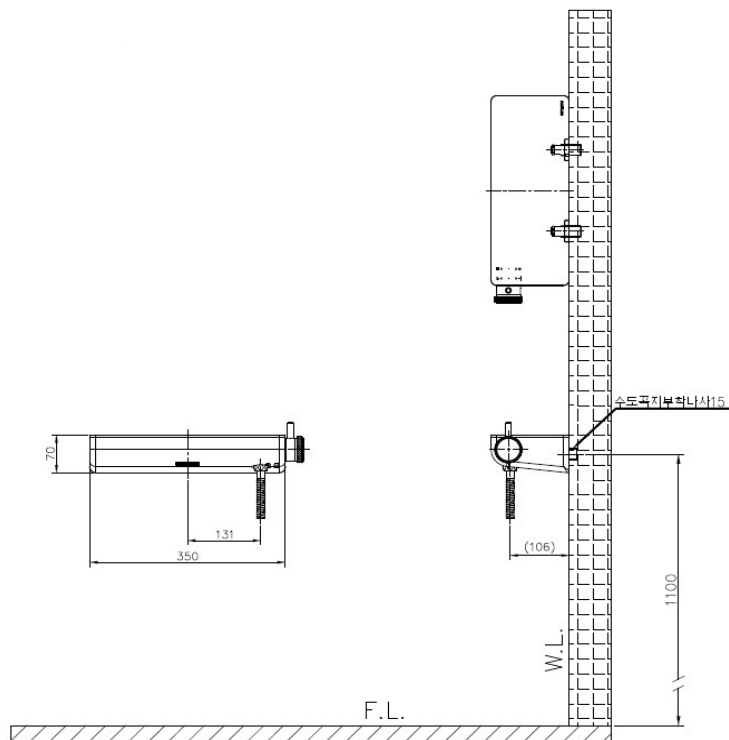

FB1677S Rain Shower Faucet With Shelf

Material : Brass, Chrome Coating

Technical Drawing

Some specs and products may not be available in your area.
You check with your nearest reseller for the newly updated prices.
Please visit at www.daelim.id for your more information