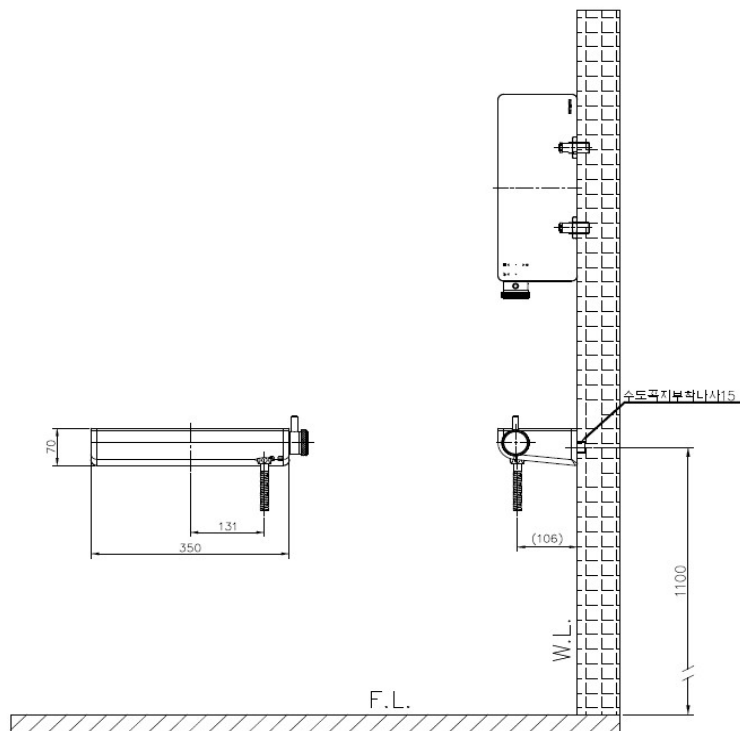

Technical Drawing

Some specs and products may not be available in your area.
You check with your nearest reseller for the newly updated prices.
Please visit at www.daelim.id for your more information