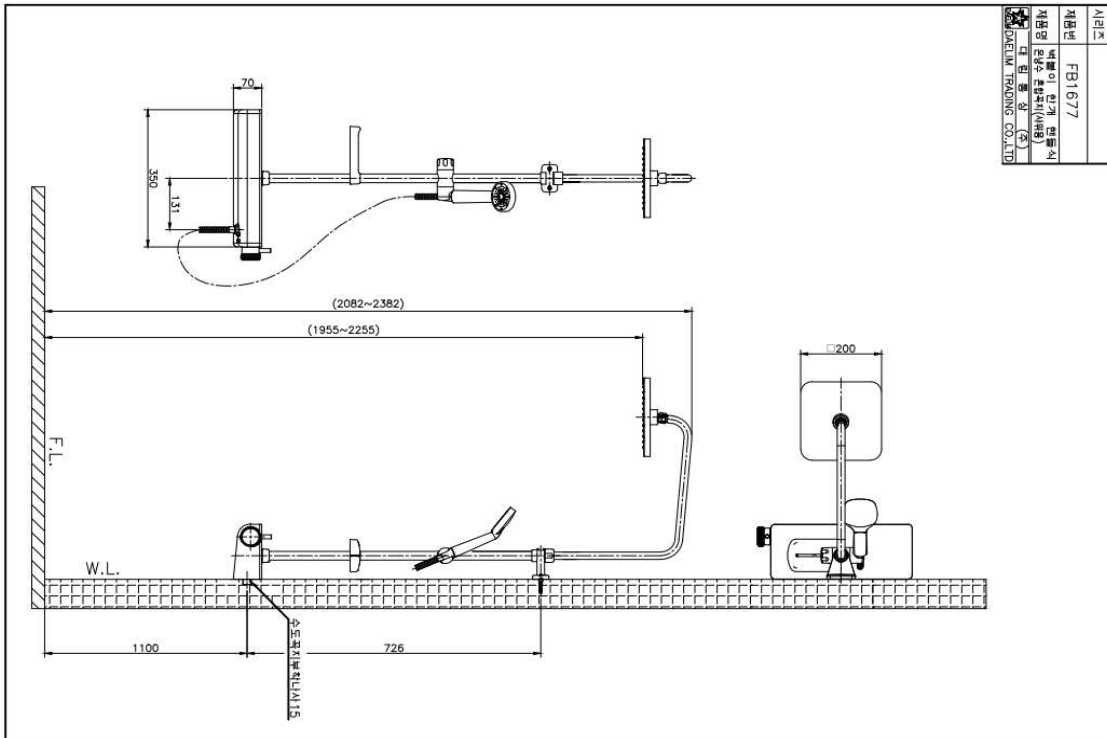

FB1677 Rain Shower Faucet With Shelf

Material : Brass, Chrome Coating

Technical Drawing

Some specs and products may not be available in your area.
You check with your nearest reseller for the newly updated prices.
Please visit at www.daelim.id for your more information