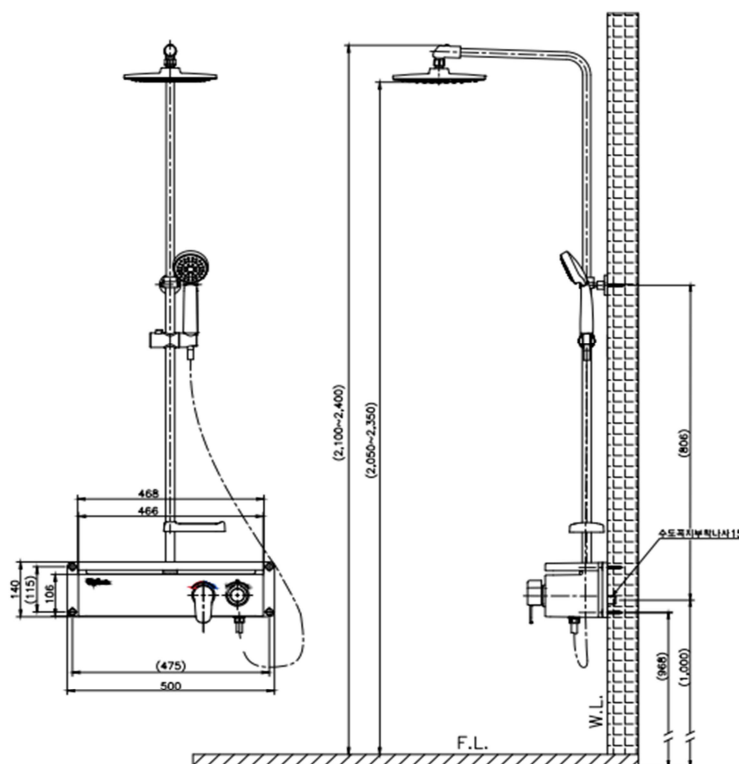

FB1675 Rain Shower Faucet With Shelf

Material : Brass, Chrome Coating

Technical Drawing

Some specs and products may not be available in your area.
You check with your nearest reseller for the newly updated prices.
Please visit at www.daelim.id for your more information