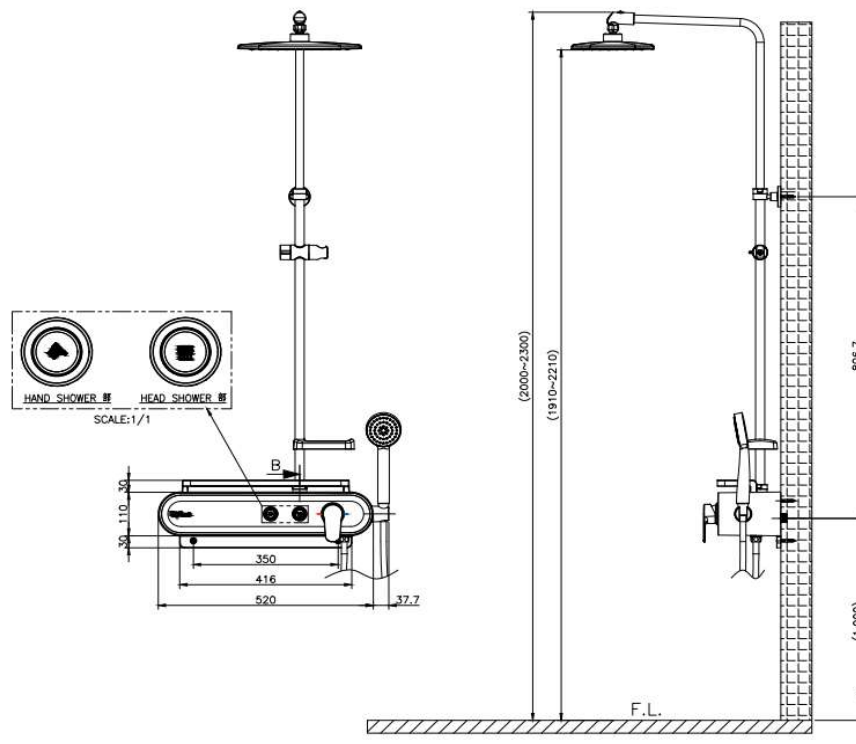

FB1674 Rain Shower Faucet With Shelf

Material : Brass, Chrome Coating

Technical Drawing

Some specs and products may not be available in your area.
You check with your nearest reseller for the newly updated prices.
Please visit at www.daelim.id for your more information