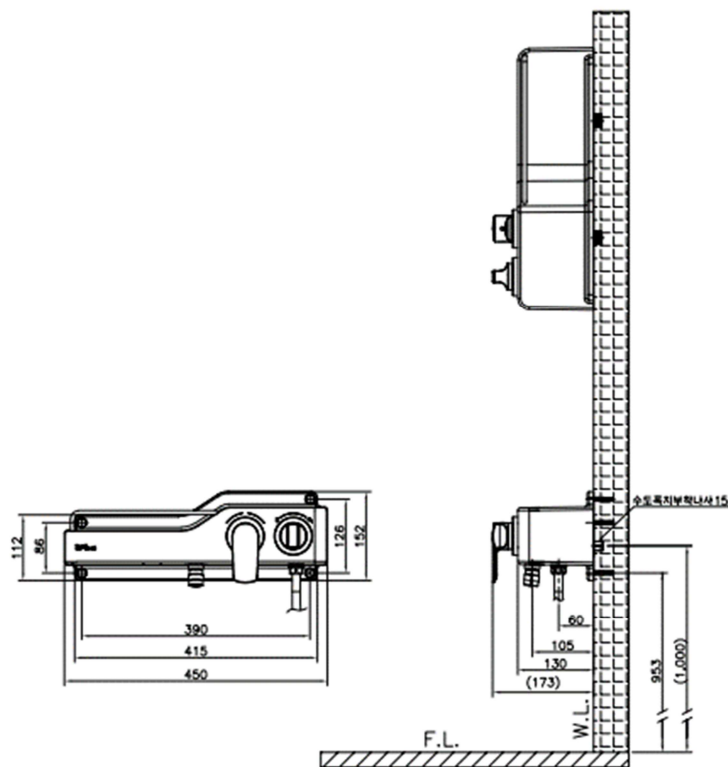

### FB1673S Rain Shower Faucet With Shelf

Material : Brass, Chrome Coating

### Technical Drawing

Some specs and products may not be available in your area.  
You check with your nearest reseller for the newly updated prices.  
Please visit at [www.daelim.id](http://www.daelim.id) for your more information