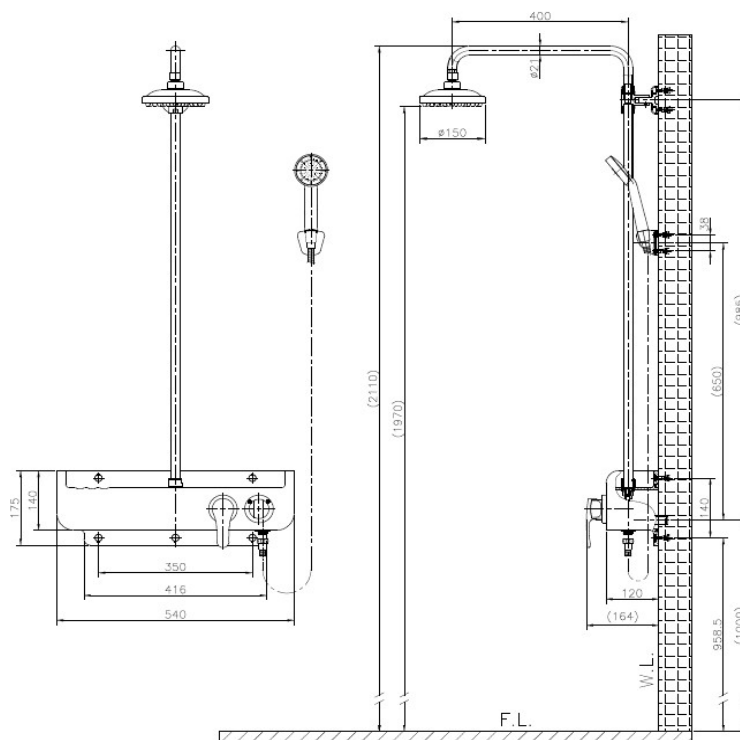

Technical Drawing

Some specs and products may not be available in your area.
You check with your nearest reseller for the newly updated prices.
Please visit at www.daelim.id for your more information