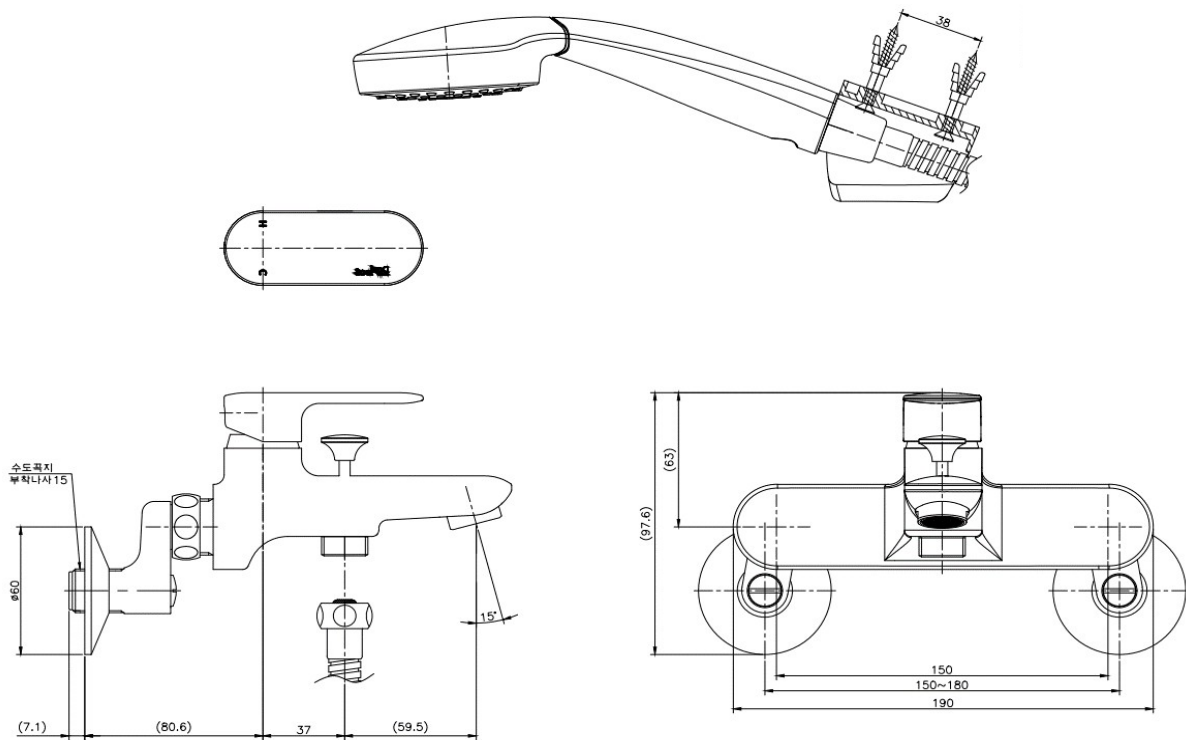

FB0700C Bath Faucet

Material : Brass, Chrome Coating

Technical Drawing

Some specs and products may not be available in your area.
You check with your nearest reseller for the newly updated prices.
Please visit at www.daelim.id for your more information