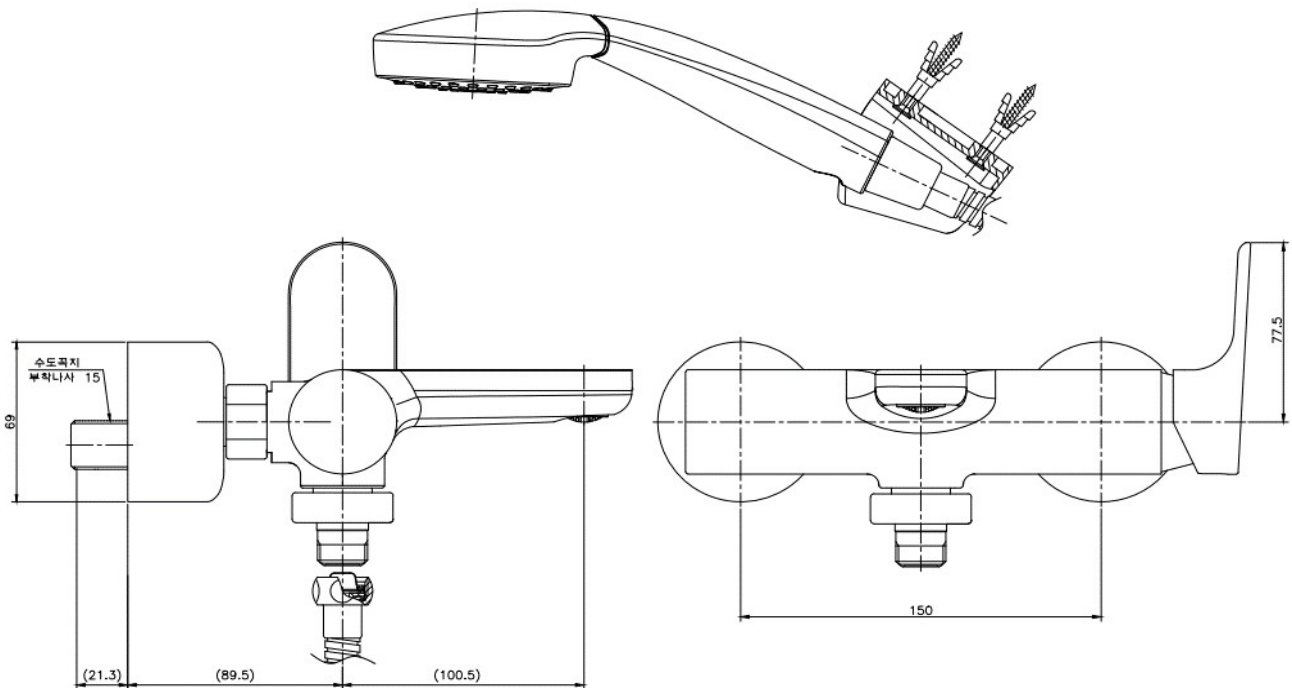

Technical Drawing

Some specs and products may not be available in your area.
You check with your nearest reseller for the newly updated prices.
Please visit at www.daelim.id for your more information