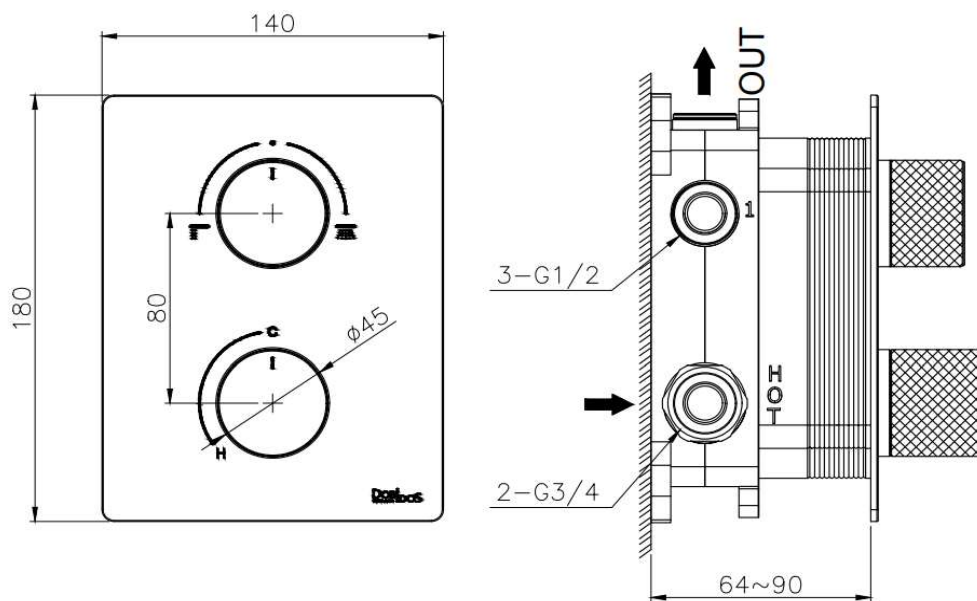

FB0397 Concealed Bath & Shower Faucet

Material : Brass, Chrome Coating

Technical Drawing

Some specs and products may not be available in your area.
You check with your nearest reseller for the newly updated prices.
Please visit at www.daelim.id for your more information