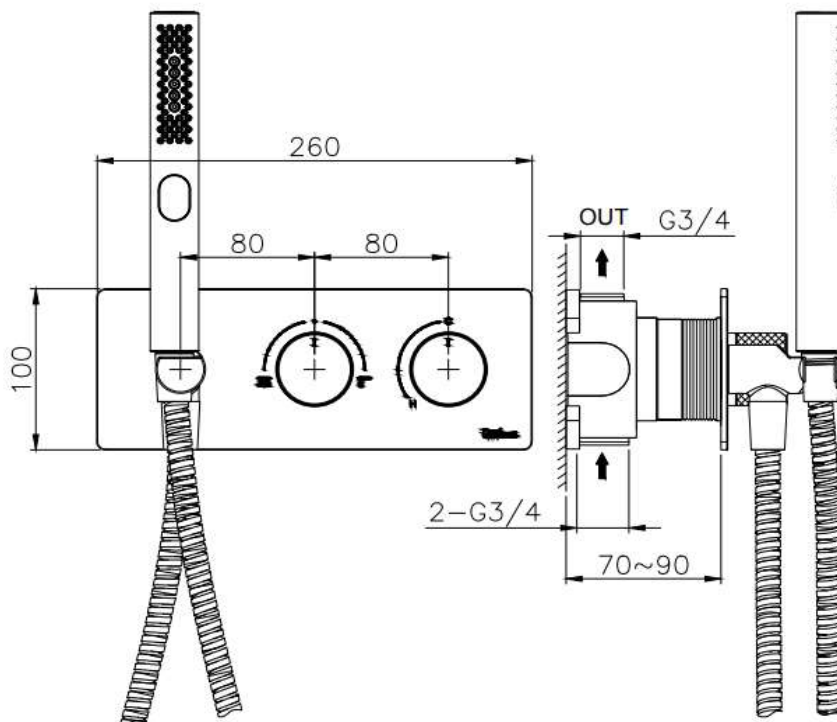

Technical Drawing

Some specs and products may not be available in your area.
You check with your nearest reseller for the newly updated prices.
Please visit at www.daelim.id for your more information