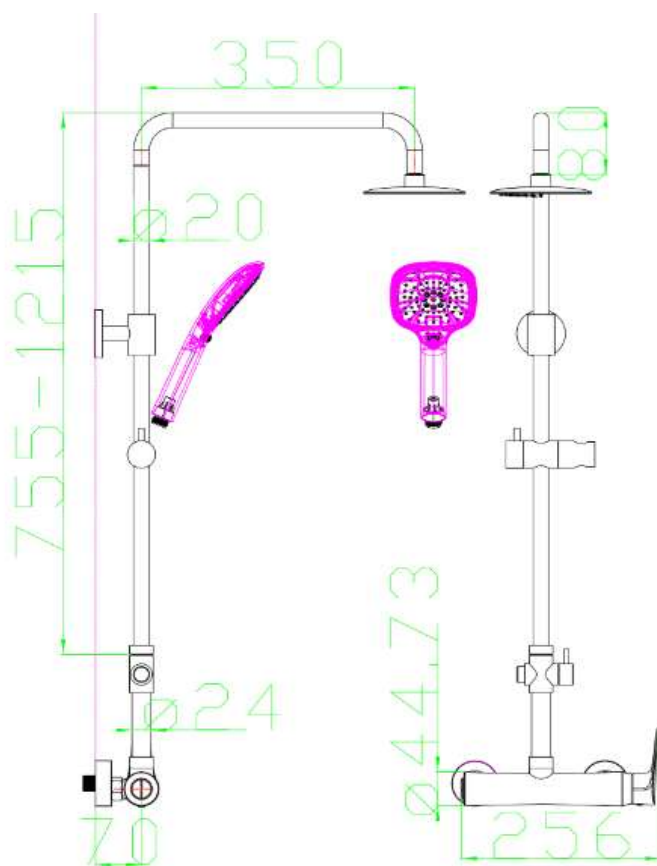

FB0213DVC Rain Shower Faucet With Shelf

Material : Brass, Chrome Coating

Technical Drawing

Some specs and products may not be available in your area.
You check with your nearest resller for the newly updated prices.
Please visit at www.daelim.id for your more information