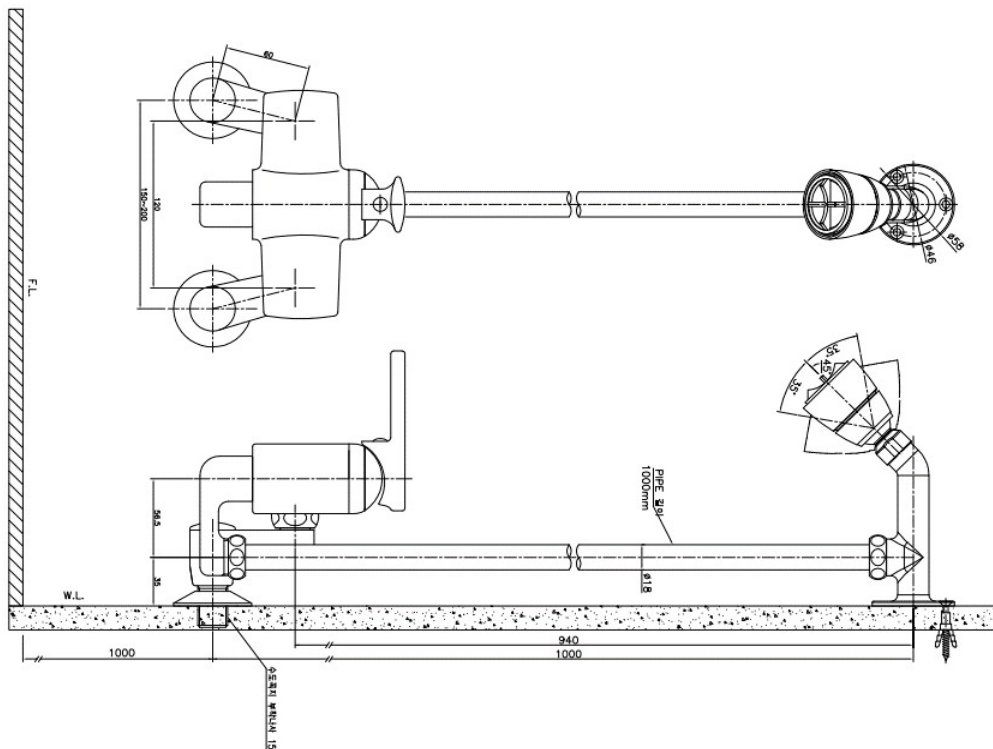

Technical Drawing

Some specs and products may not be available in your area.
You check with your nearest reseller for the newly updated prices.
Please visit at www.daelim.id for your more information