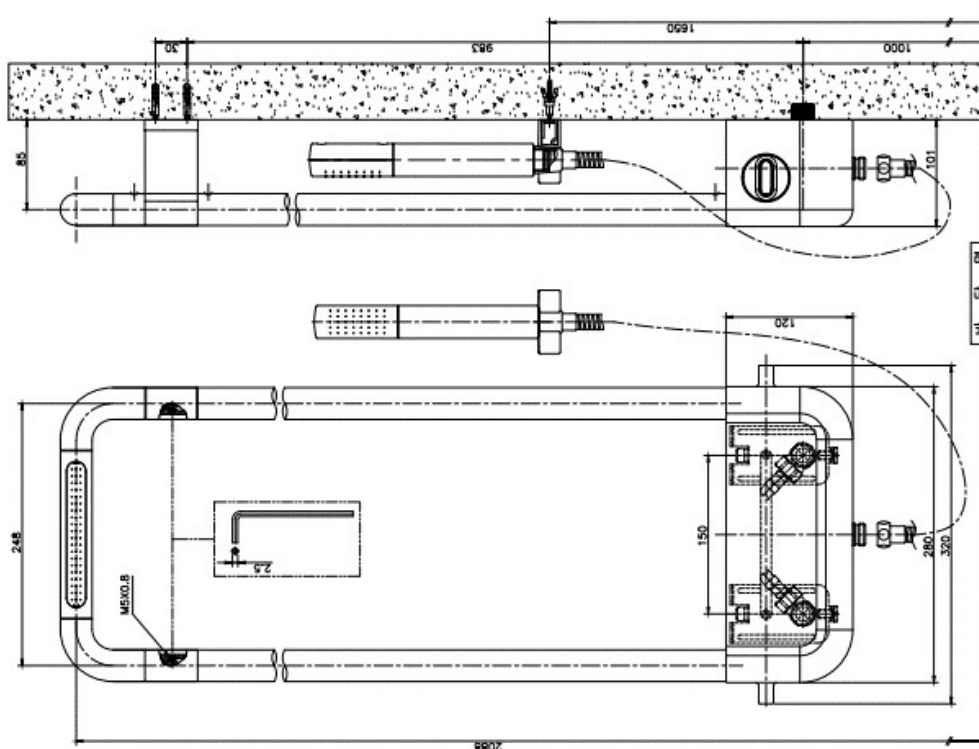

FB 6610C Universal Shower Faucet

Material : Brass, Chrome Coating

Technical Drawing

Some specs and products may not be available in your area.
You check with your nearest reseller for the newly updated prices.
Please visit at www.daelim.id for your more information