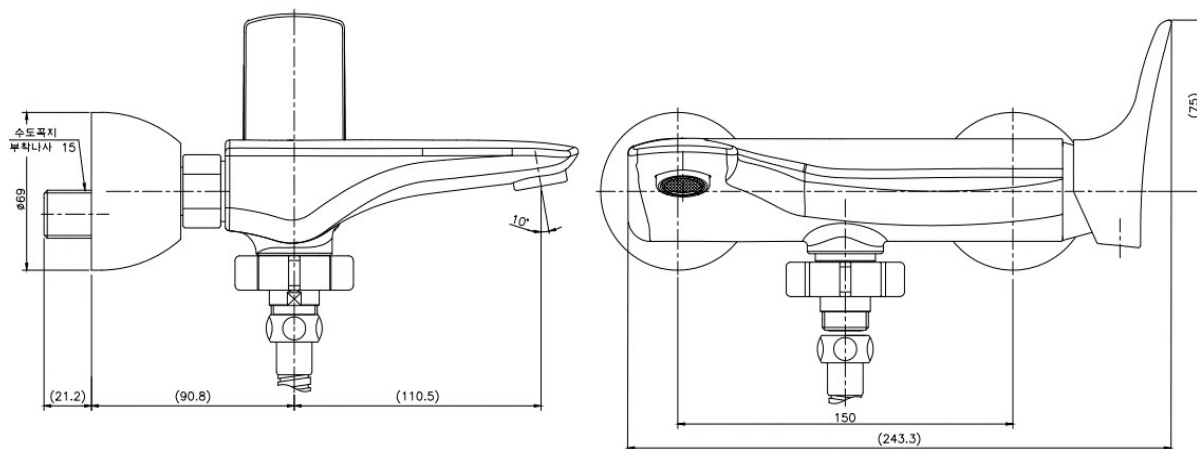

Technical Drawing

Some specs and products may not be available in your area.
You check with your nearest reseller for the newly updated prices.
Please visit at www.daelim.id for your more information