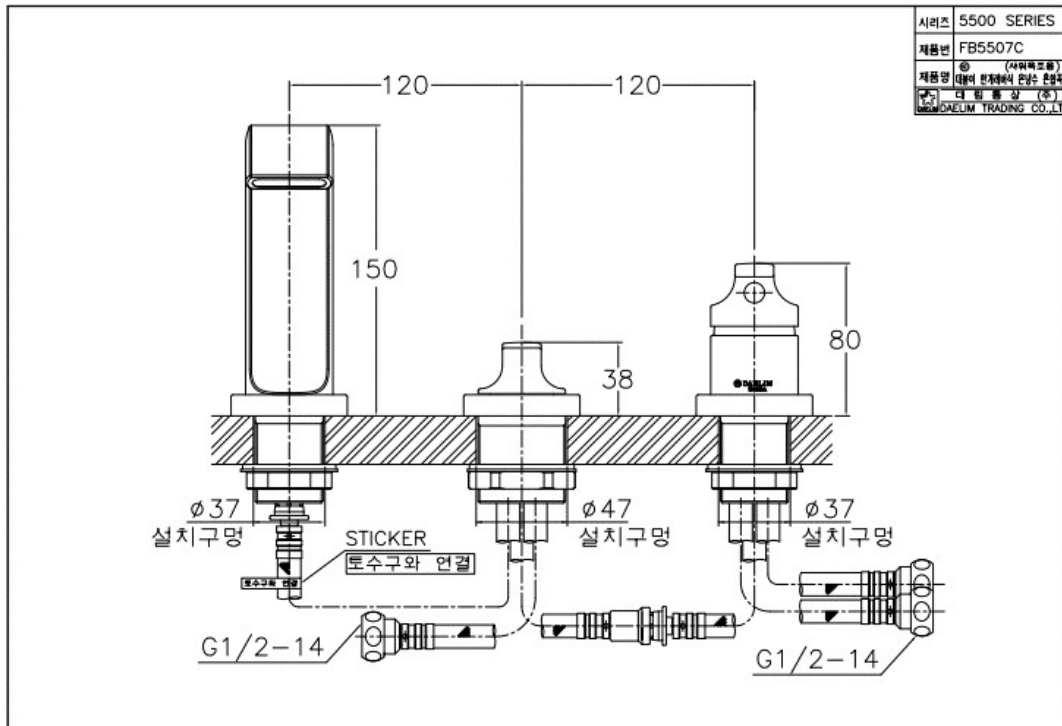

FB 5507C/PX 053C Bath & Shower Faucet

Material : Brass, Chrome Coating

Technical Drawing

Some specs and products may not be available in your area.
 You check with your nearest reseller for the newly updated prices.
 Please visit at www.daelim.id for your more information