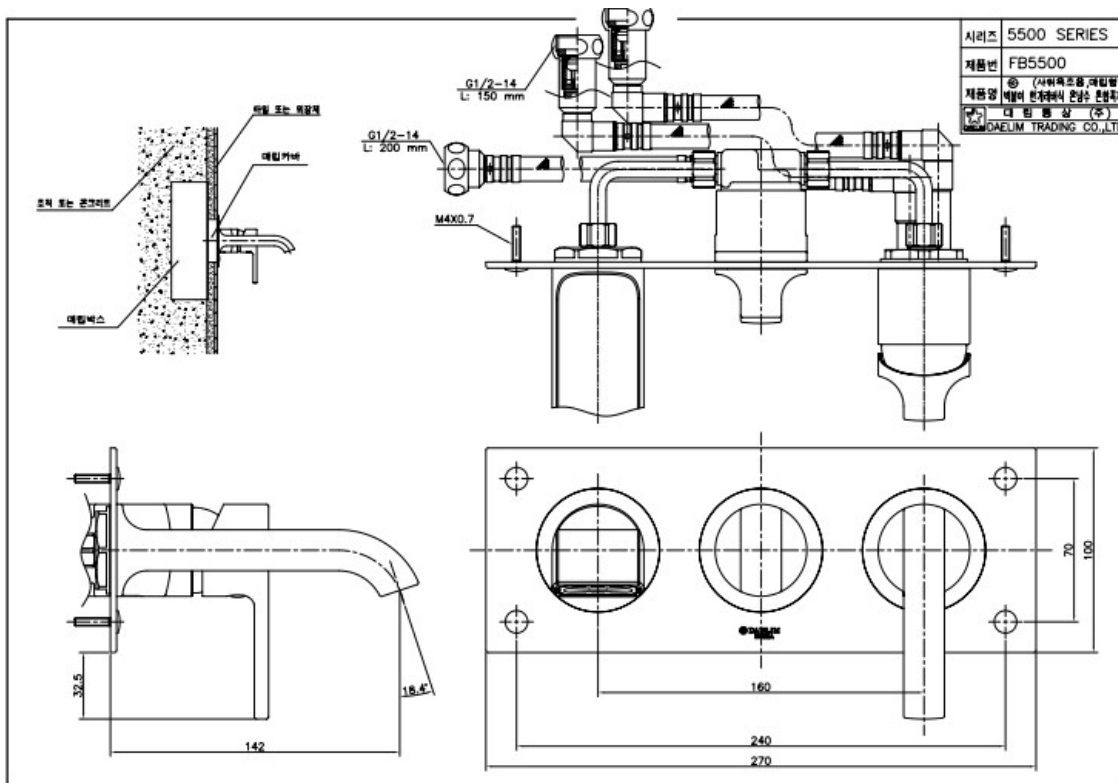

**FB 5500C / FB 126C**

Material : Brass, Chrome Coating

**Technical Drawing**

Some specs and products may not be available in your area.  
 You check with your nearest reseller for the newly updated prices.  
 Please visit at [www.daelim.id](http://www.daelim.id) for your more information