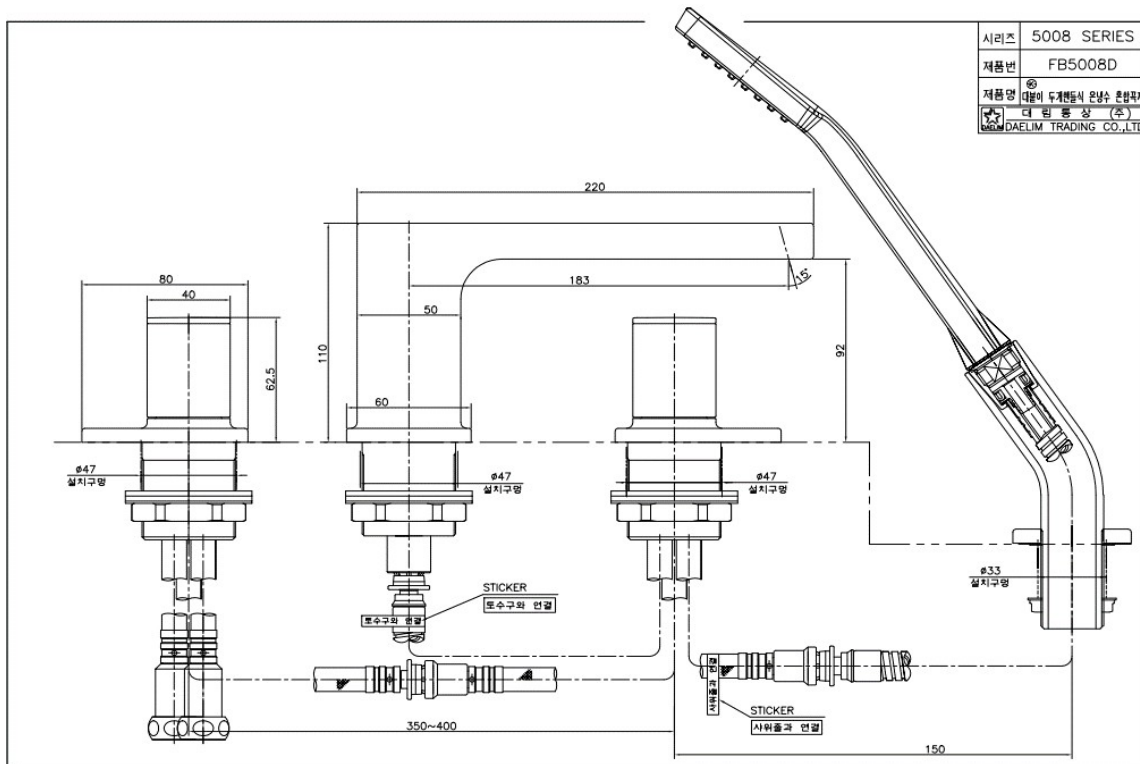

FB 5008DC Bath & Shower Faucet

Discharging Volume : 2L

Material : Brass, Chrome Coating

Technical Drawing

Some specs and products may not be available in your area.
You check with your nearest reseller for the newly updated prices.
Please visit at www.daelim.id for your more information