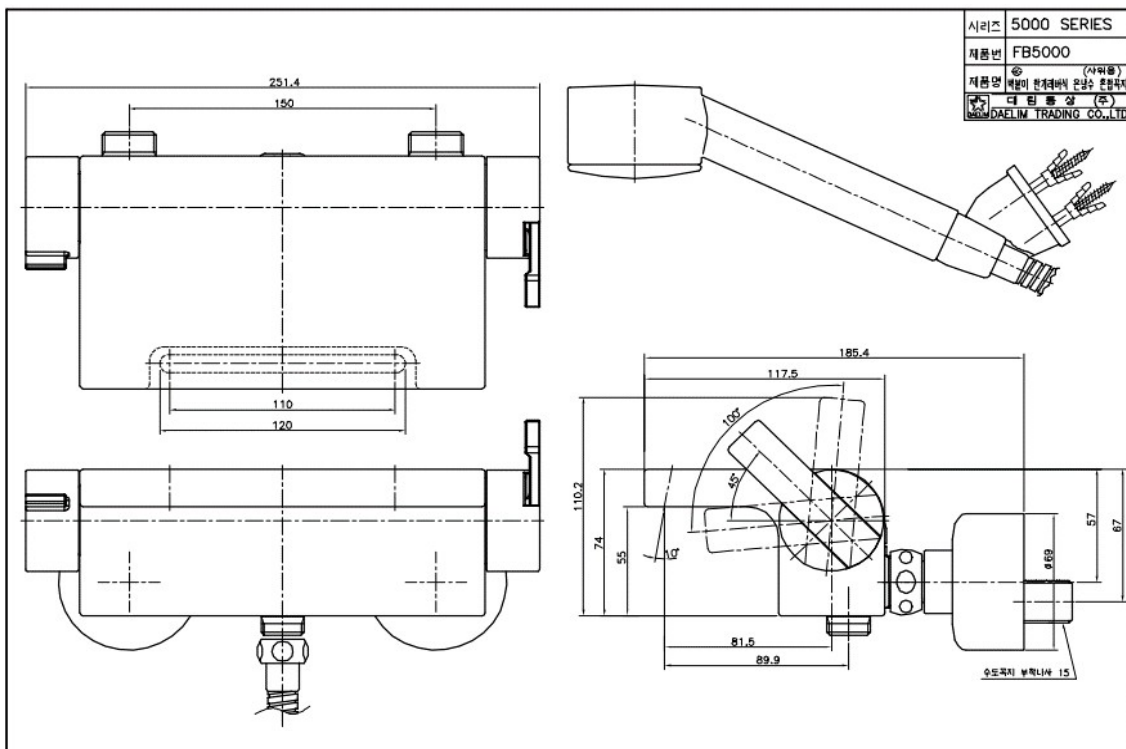

FB 5000C Bath & Shower Faucet

Dischargeing Volume : 2L

Material : Brass, Chrome coating

Technical Drawing

Some specs and products may not be available in your area.
You check with your nearest resller for the newly updated prices.
Please visit at www.daelim.id for your more information