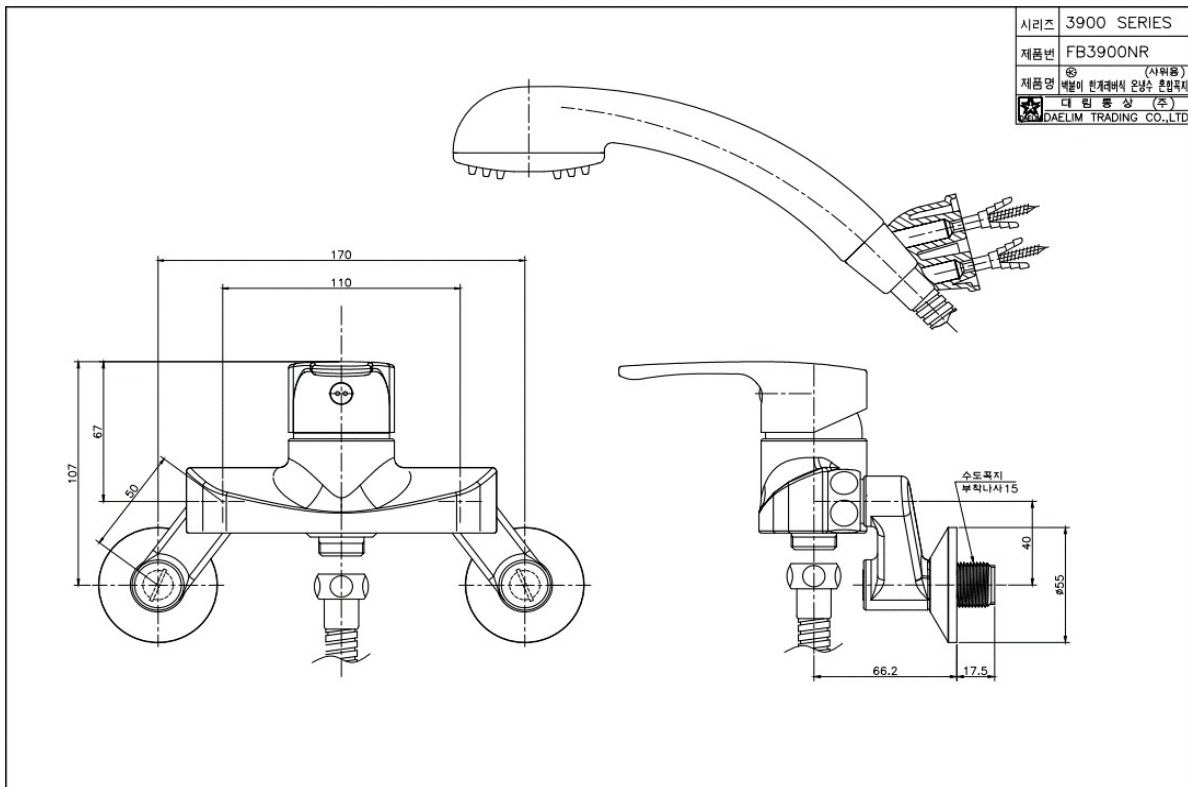

FB 3900NRC Shower Faucet

Dischargeing Volume : 2L

Material : Brass, Chrome coating

Technical Drawing

Some specs and products may not be available in your area.
You check with your nearest reseller for the newly updated prices.
Please visit at www.daelim.id for your more information