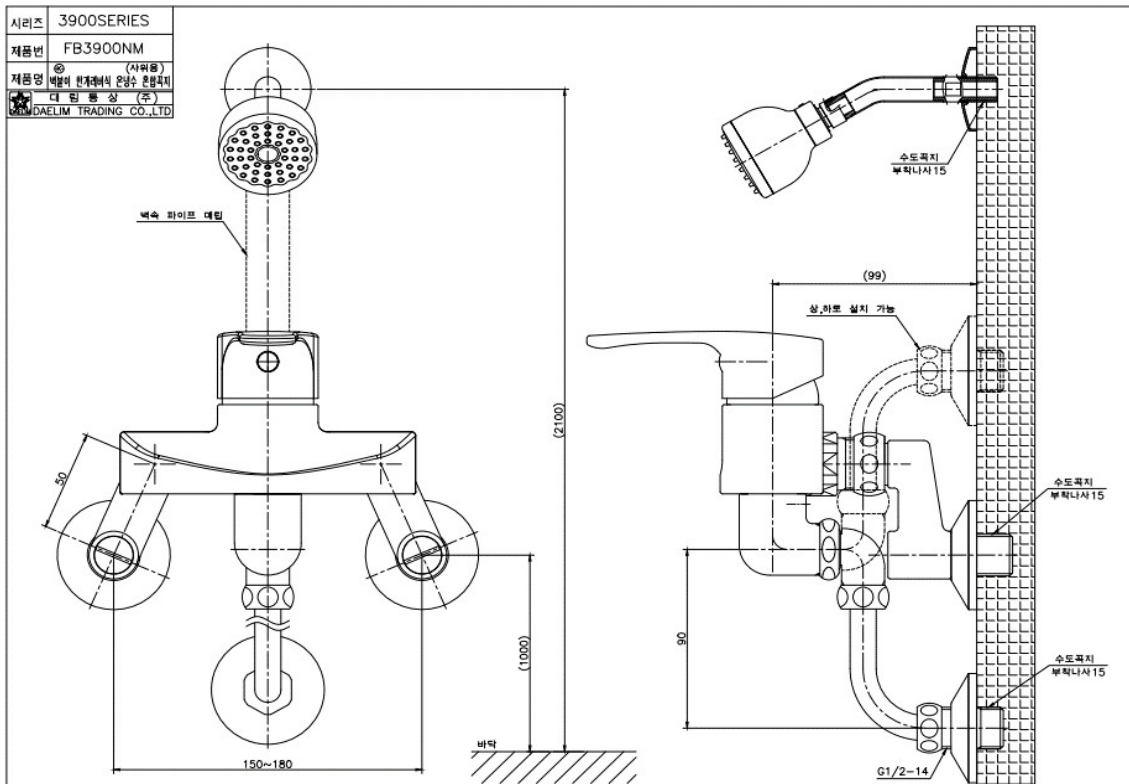

FB 3900NMC Shower Faucet

Dischargeing Volume : 2L

Material : Brass, Chrome coating

Technical Drawing

Some specs and products may not be available in your area.
You check with your nearest reseller for the newly updated prices.
Please visit at www.daelim.id for your more information