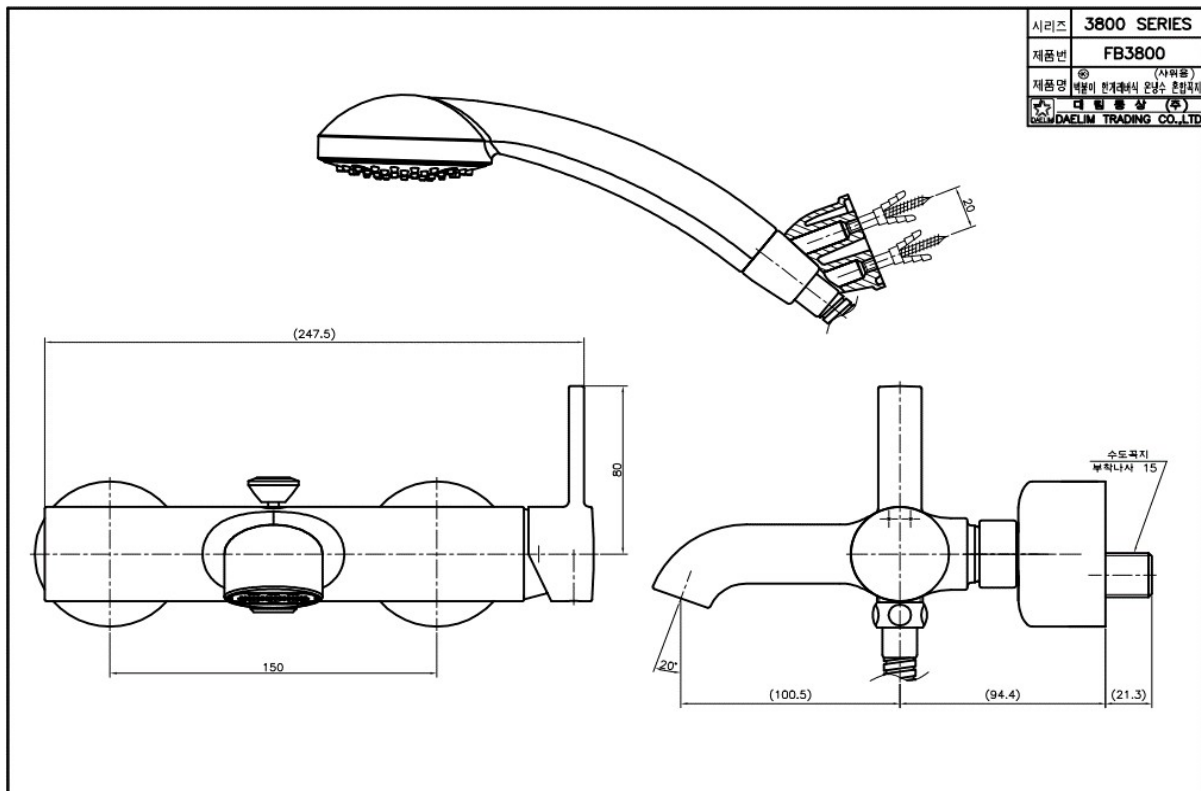

FB 3800C Bath & Shower Faucet

Dischargeing Volume : 2L

Material : Brass, Chrome coating

Technical Drawing

Some specs and products may not be available in your area.
You check with your nearest reseller for the newly updated prices.
Please visit at www.daelim.id for your more information