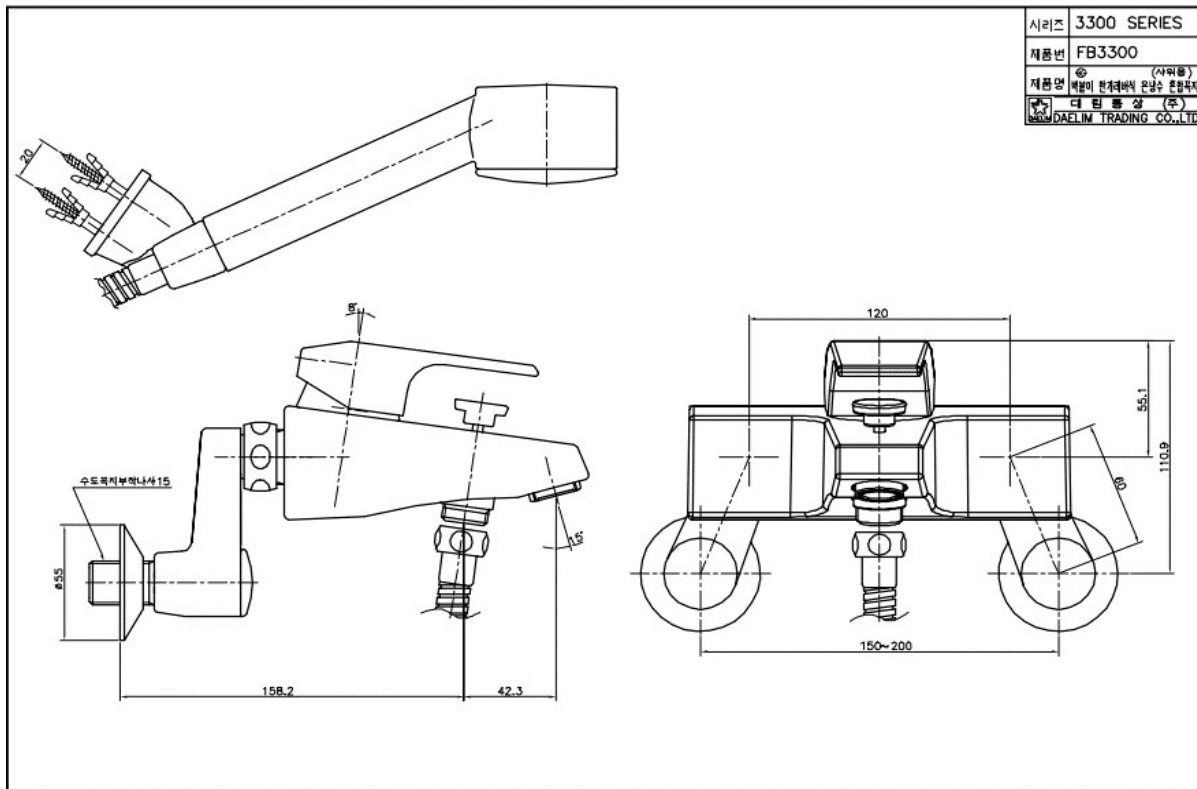

Technical Drawing

Some specs and products may not be available in your area.
You check with your nearest reseller for the newly updated prices.
Please visit at www.daelim.id for your more information