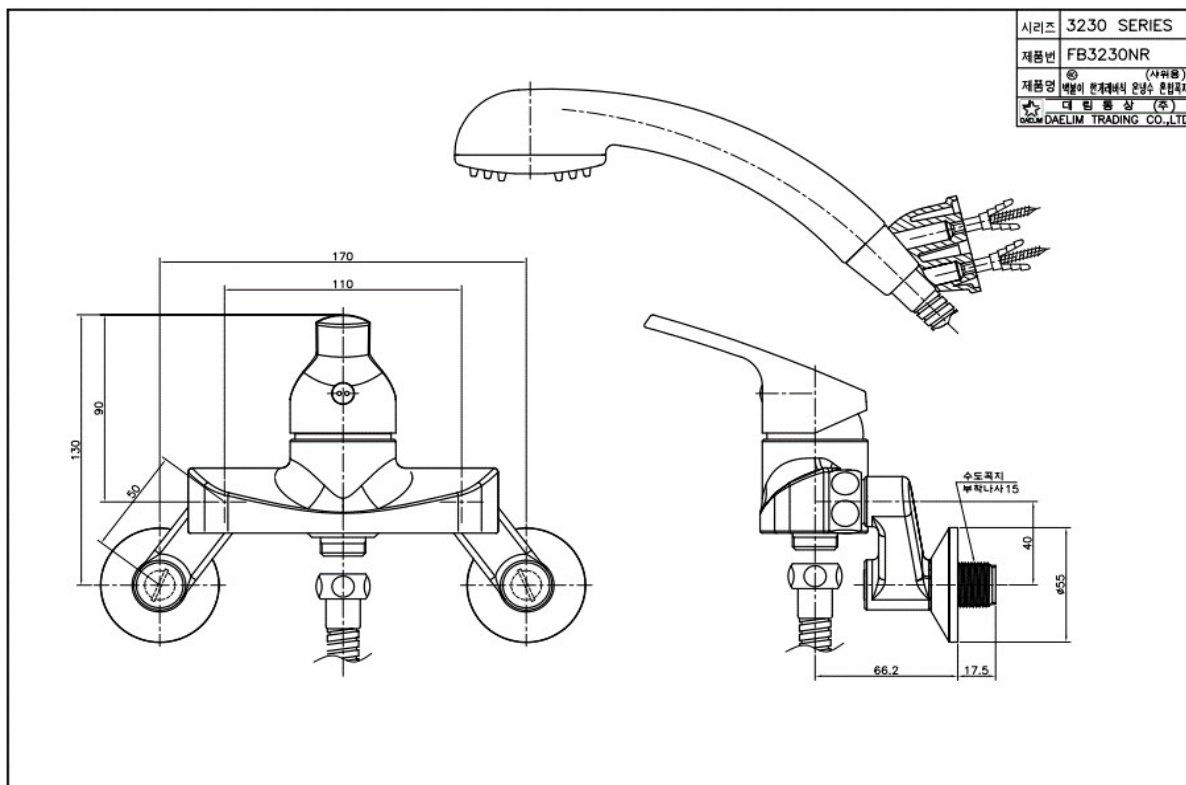

FB 3230NRC Shower Faucet

Dischargeing Volume : 2L

Material : Brass, Chrome coating

Technical Drawing

Some specs and products may not be available in your area.
You check with your nearest reseller for the newly updated prices.
Please visit at www.daelim.id for your more information