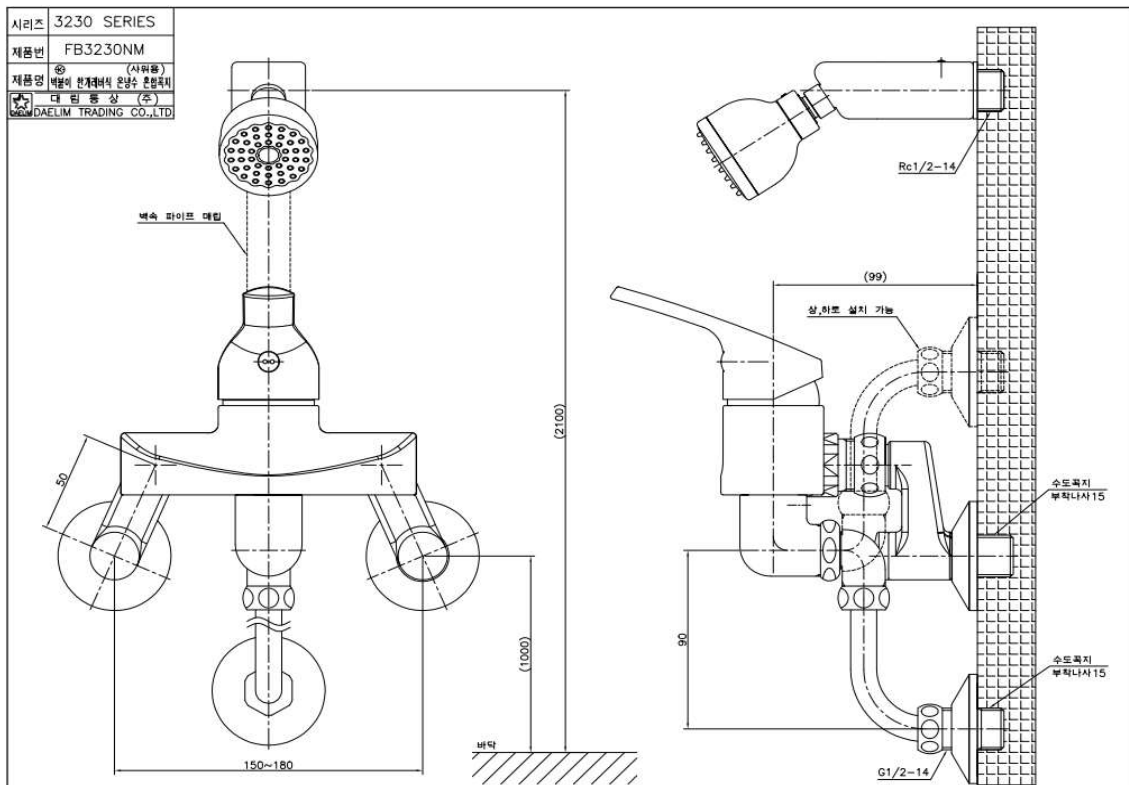

FB 3230NMC Shower Faucet

Dischargeing Volume : 2L

Material : Brass, Chrome coating

Technical Drawing

Some specs and products may not be available in your area.
You check with your nearest reseller for the newly updated prices.
Please visit at www.daelim.id for your more information