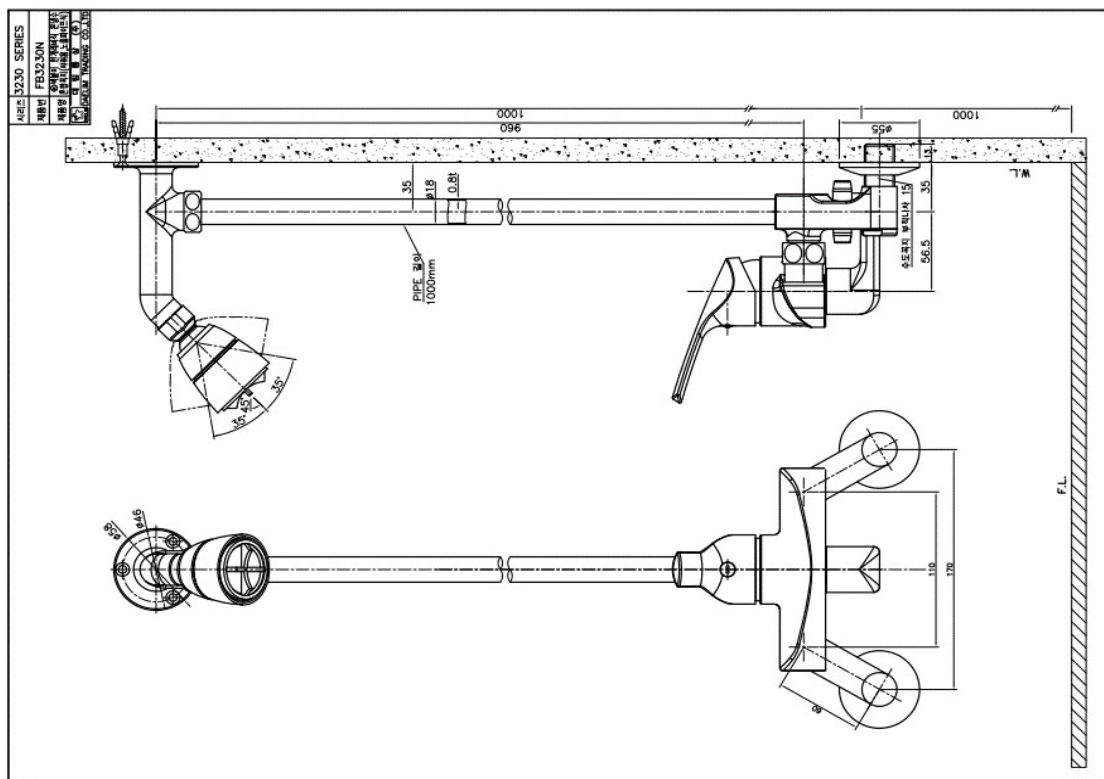

FB 3230NC Shower Faucet

Dischargeing Volume : 2L

Material : Brass, Chrome coating

Technical Drawing

Some specs and products may not be available in your area.
You check with your nearest reseller for the newly updated prices.
Please visit at www.daelim.id for your more information