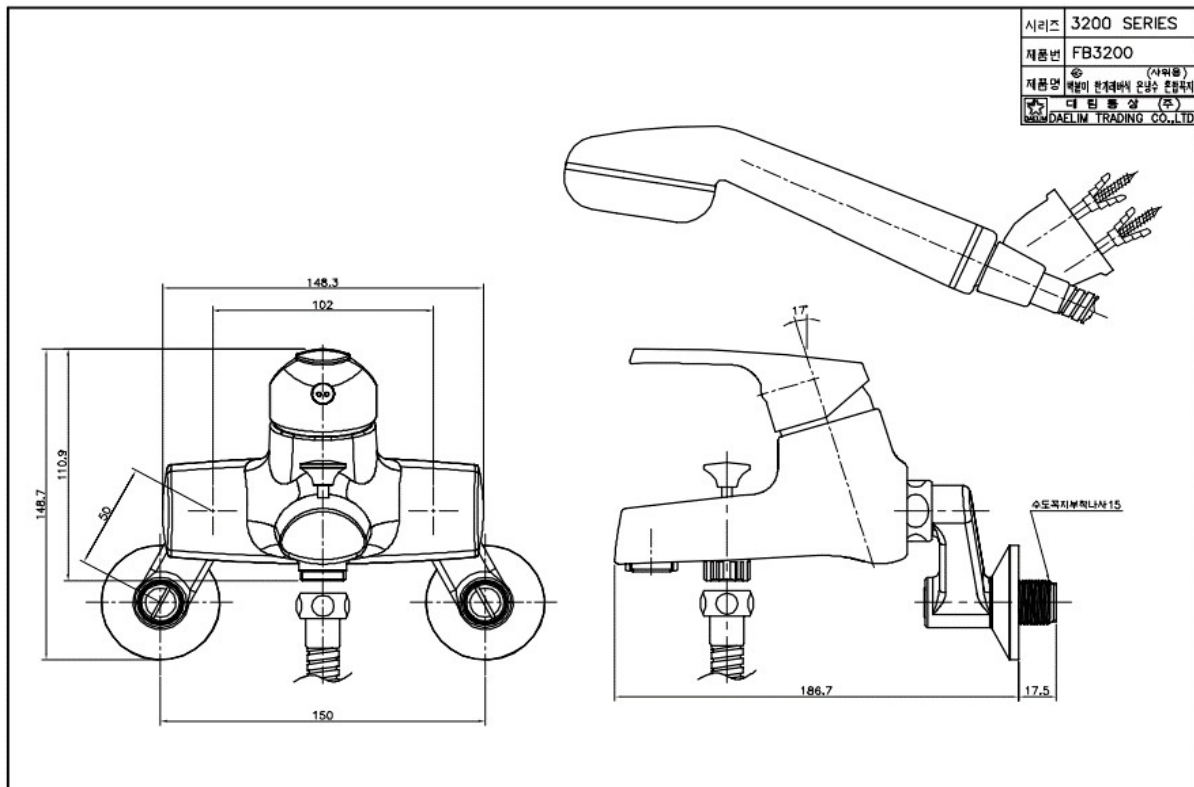

FB 3200C Bath & Shower Faucet

Dischargeing Volume : 2L

Material : Brass, Chrome coating

Technical Drawing

Some specs and products may not be available in your area.
You check with your nearest reseller for the newly updated prices.
Please visit at www.daelim.id for your more information