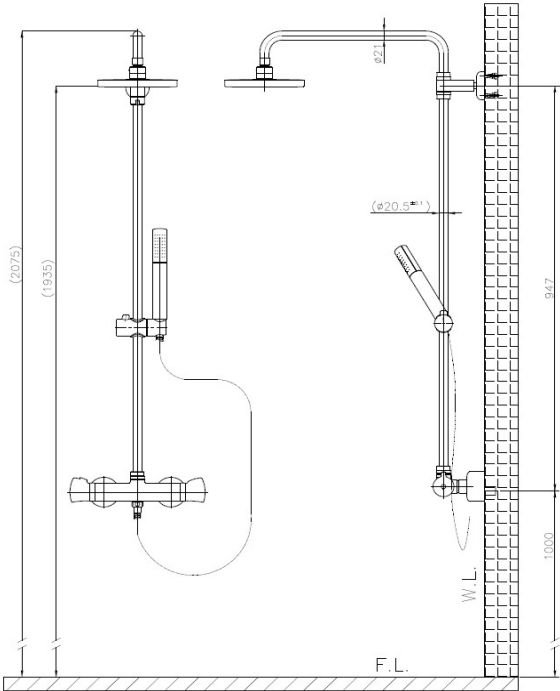

FB 315NRC Rain Shower Faucet

Material : Brass, Chrome coating

Technical Drawing

Some specs and products may not be available in your area.

Please visit at www.daelim.id for your more information