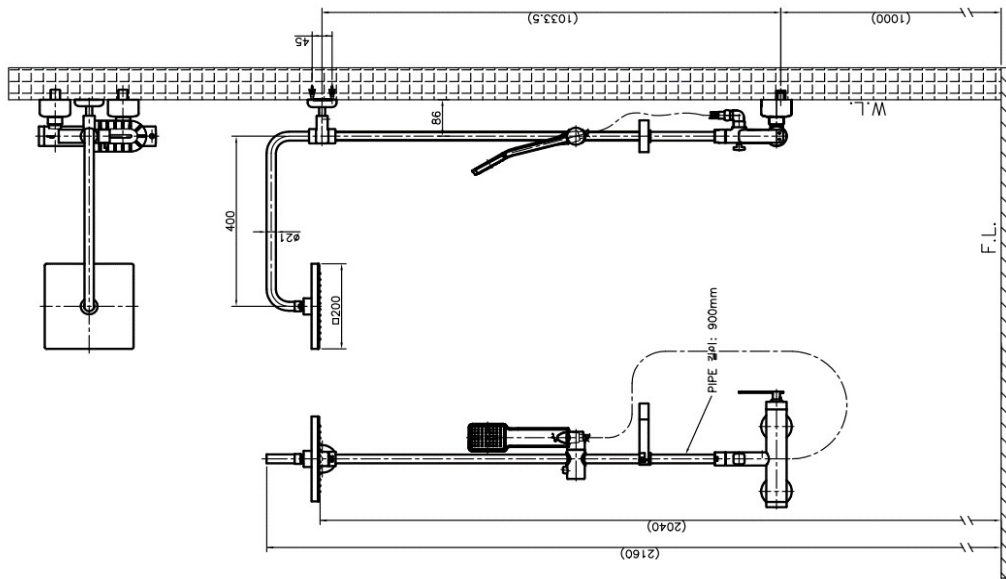

**FB 230NRC Rain Shower Faucet**

Material : Brass, Chrome coating

**DOBIDOS**  
KOREA

**Technical Drawing**

Some specs and products may not be available in your area.

Please visit at [www.daelim.id](http://www.daelim.id) for your more information