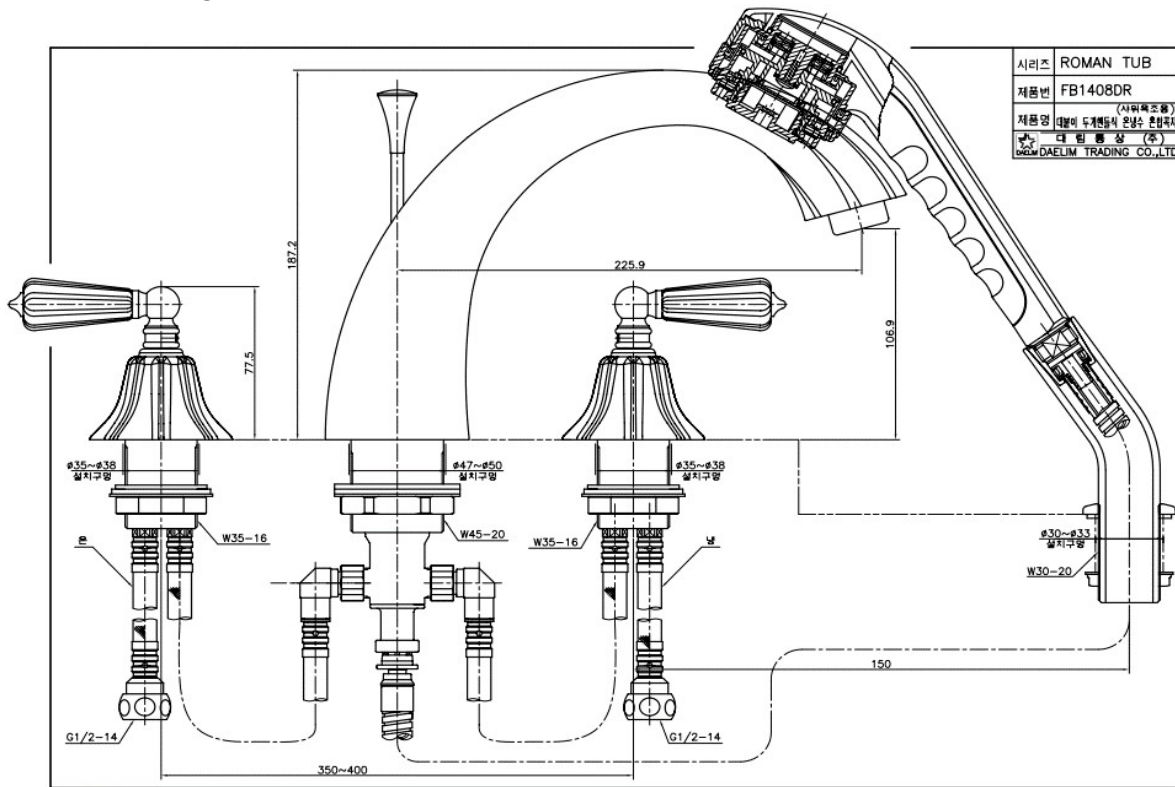

FB 1408DC Bath & Shower Faucet

Discharging Volume : 2L

Material : Brass, Chrome Coating

Technical Drawing

Some specs and products may not be available in your area.
You check with your nearest reseller for the newly updated prices.
Please visit at www.daelim.id for your more information